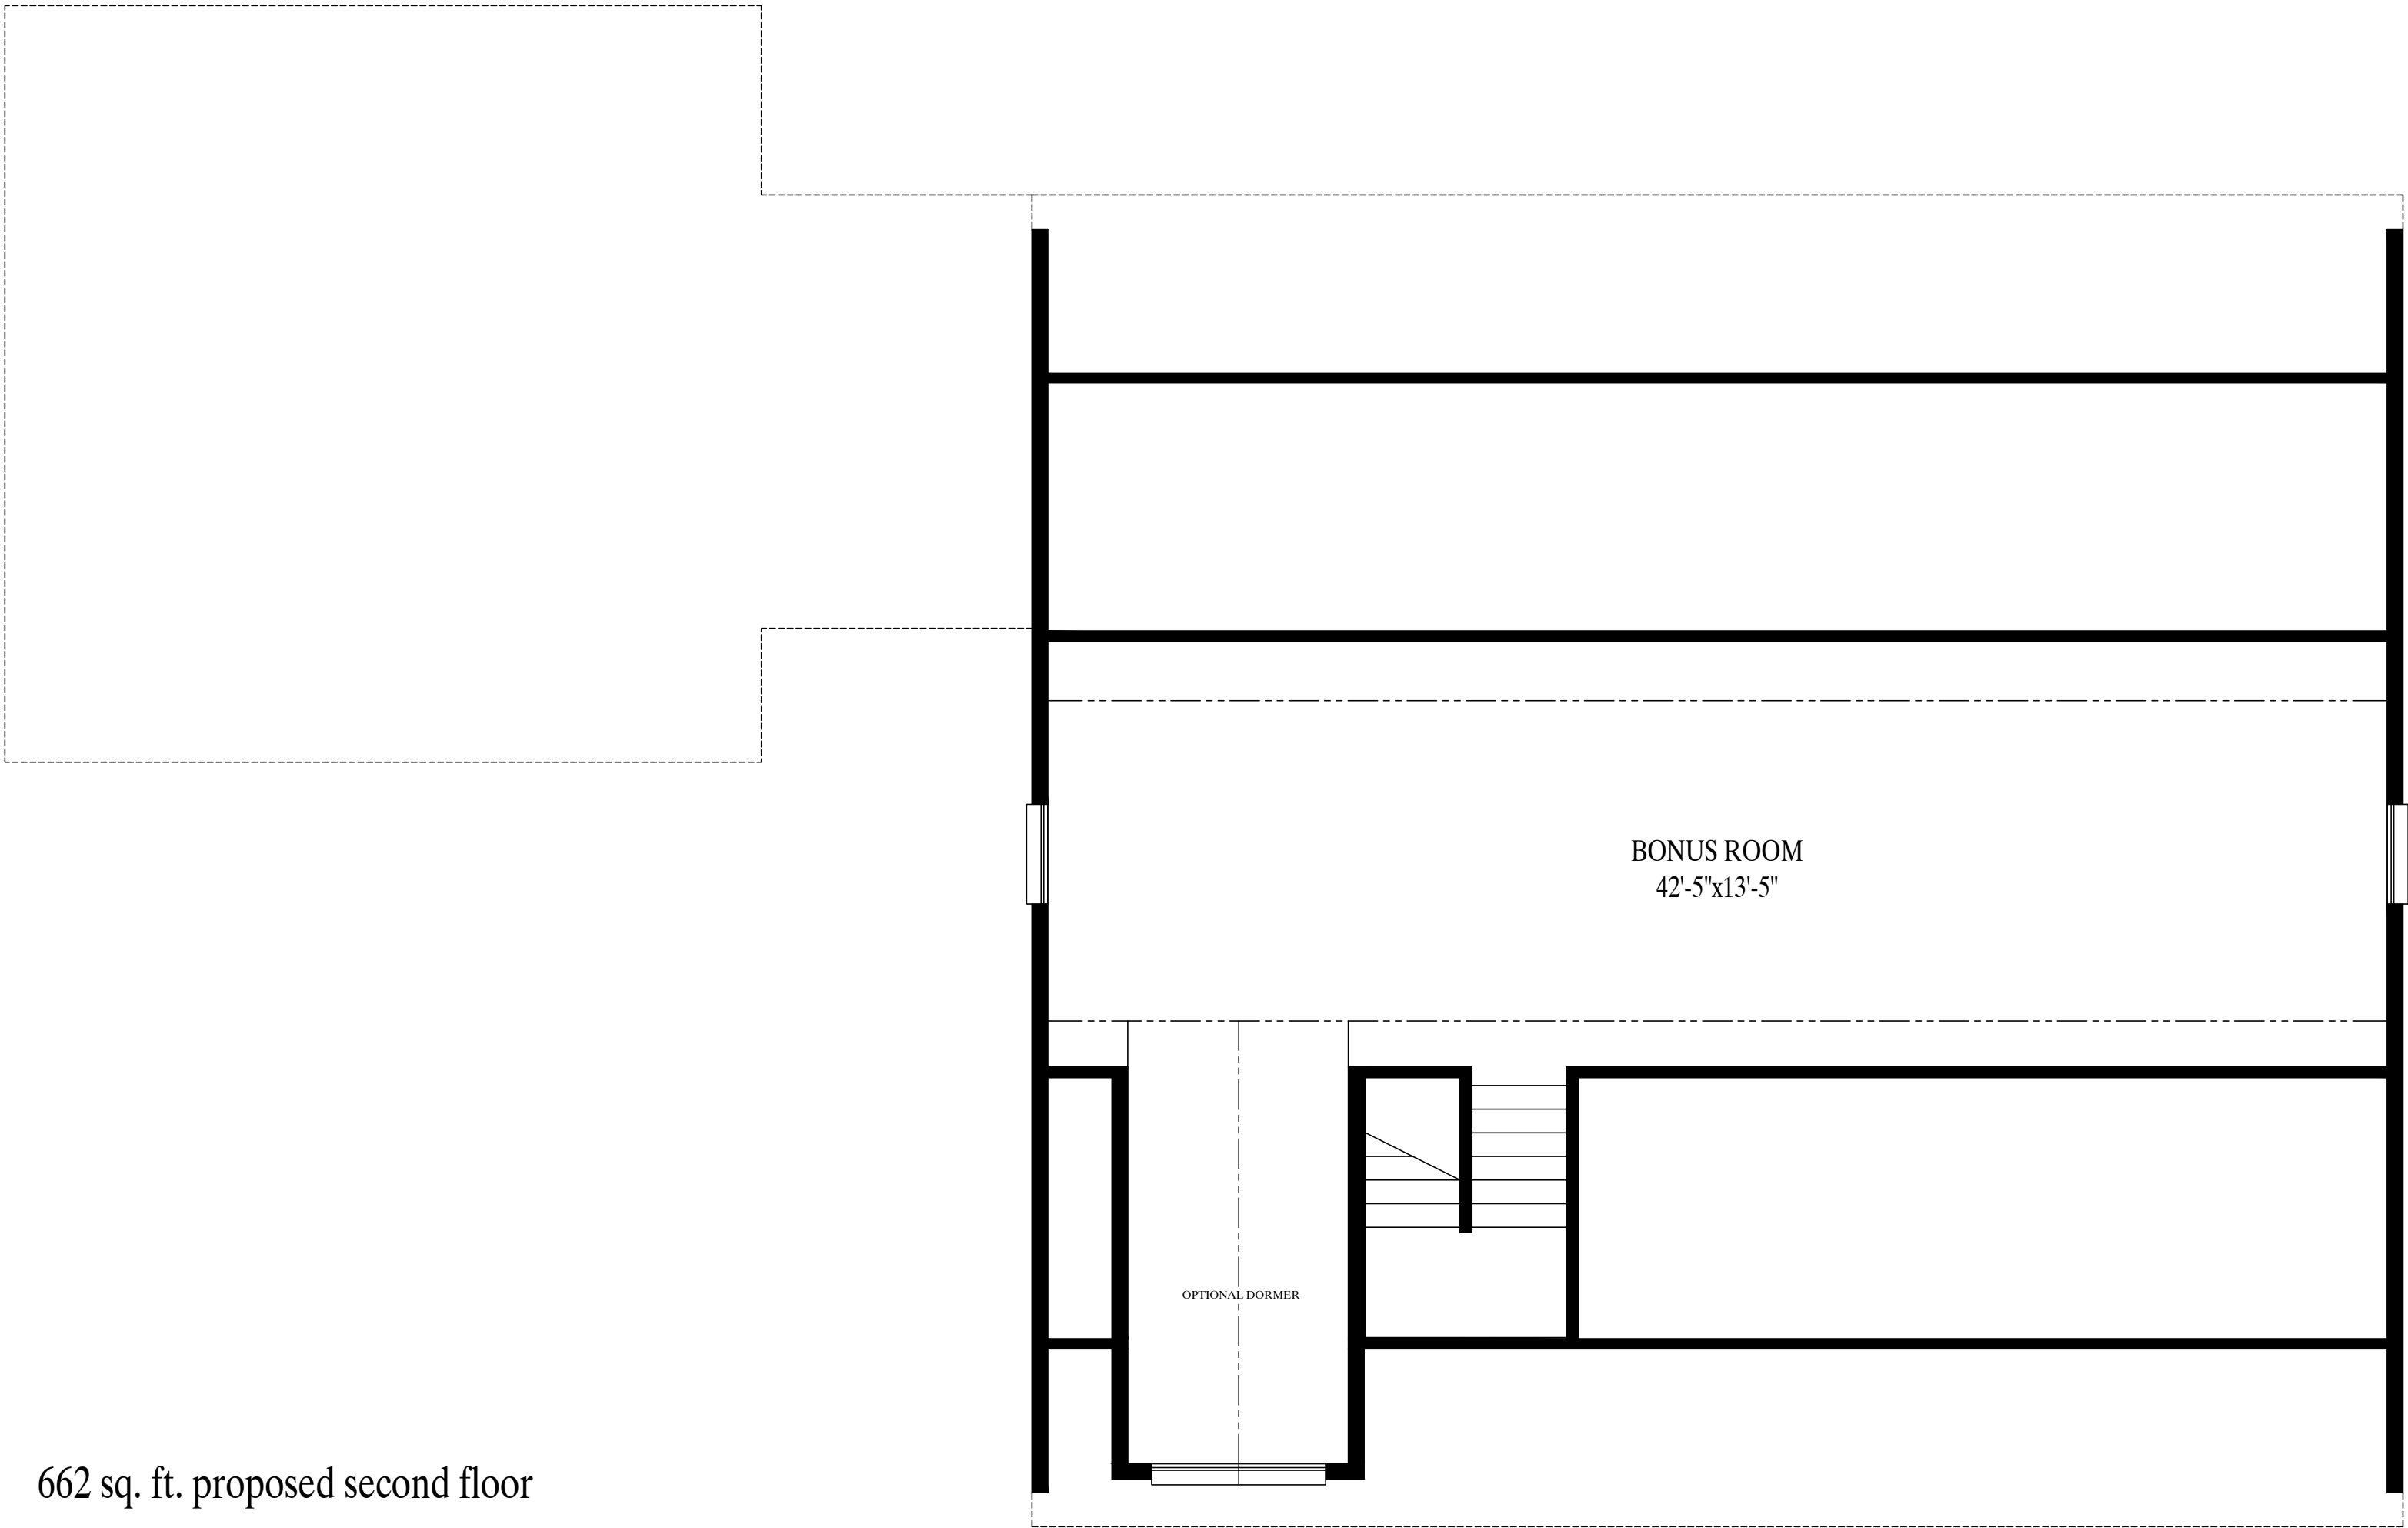

Mount Union

52'-0" x 43-3" Ranch
 1876 sq. ft. first floor
 2452 sq. ft. w/garage option

662 sq. ft. proposed second floor