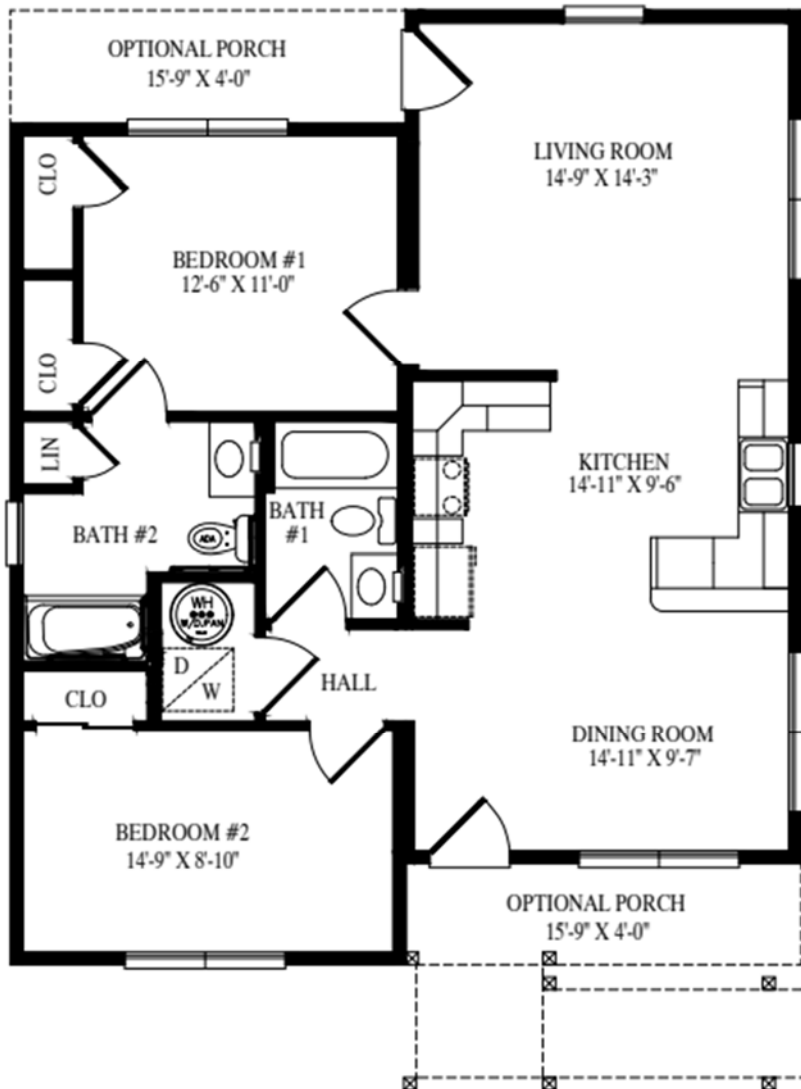

Independent Living Series

“Designed with Compassion & Accessibility in Mind”

Clarion

CLARION
31'-6" x 34'-0"
1071 SQ FT