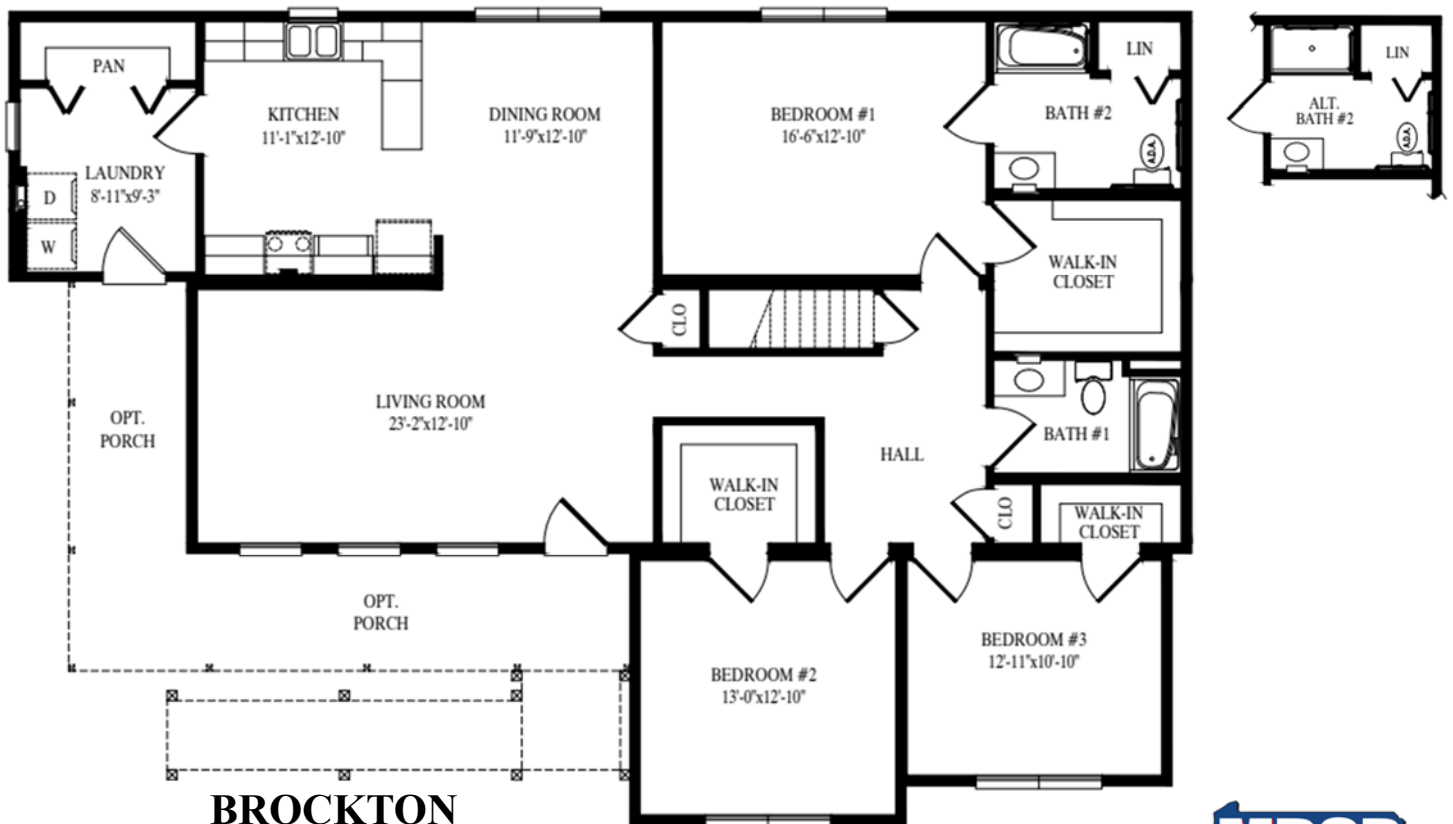

Independent Living Series

“Designed with Compassion & Accessibility in Mind”

Brockton

BROCKTON
41'-3" x 60'-0"
1878 SQ FT