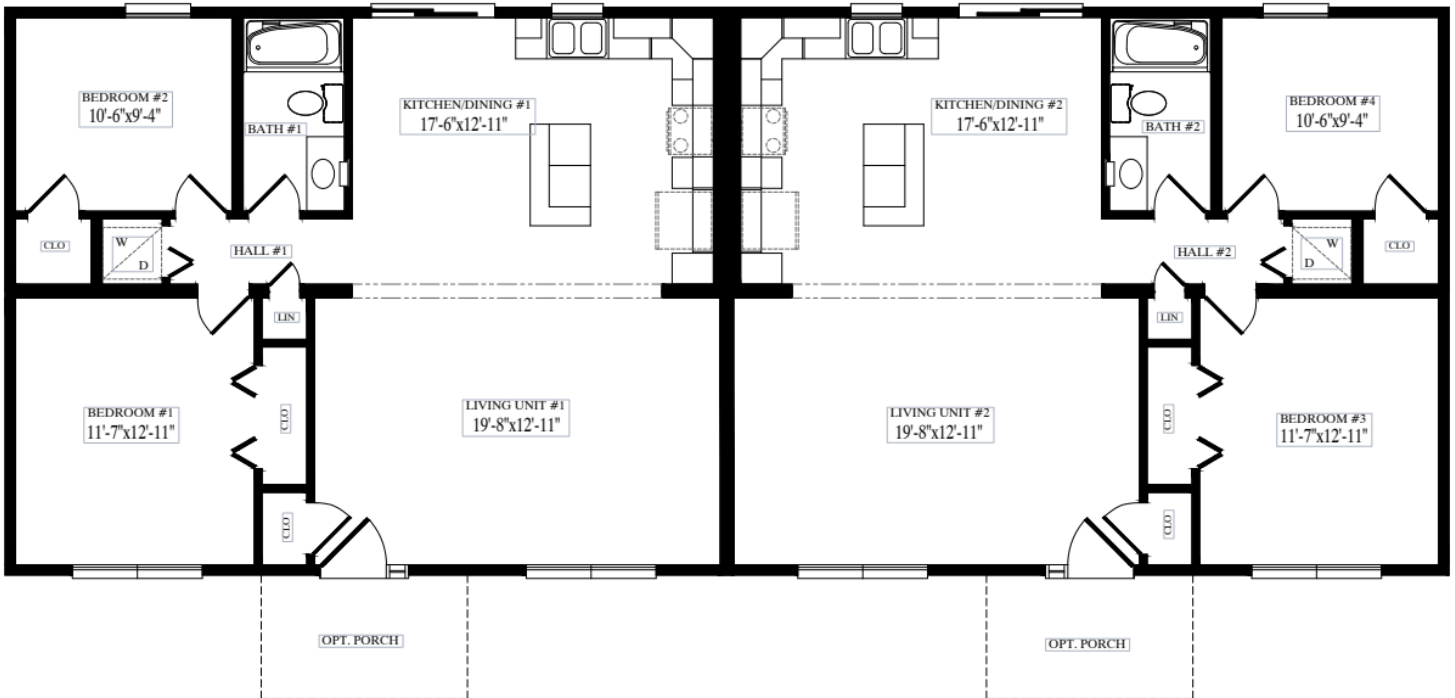

Burlington

962.5 SQ-FT LIVING AREA PER UNIT

28'-0" x 70'-0"

MULTI-UNIT MODULAR SOLUTIONS