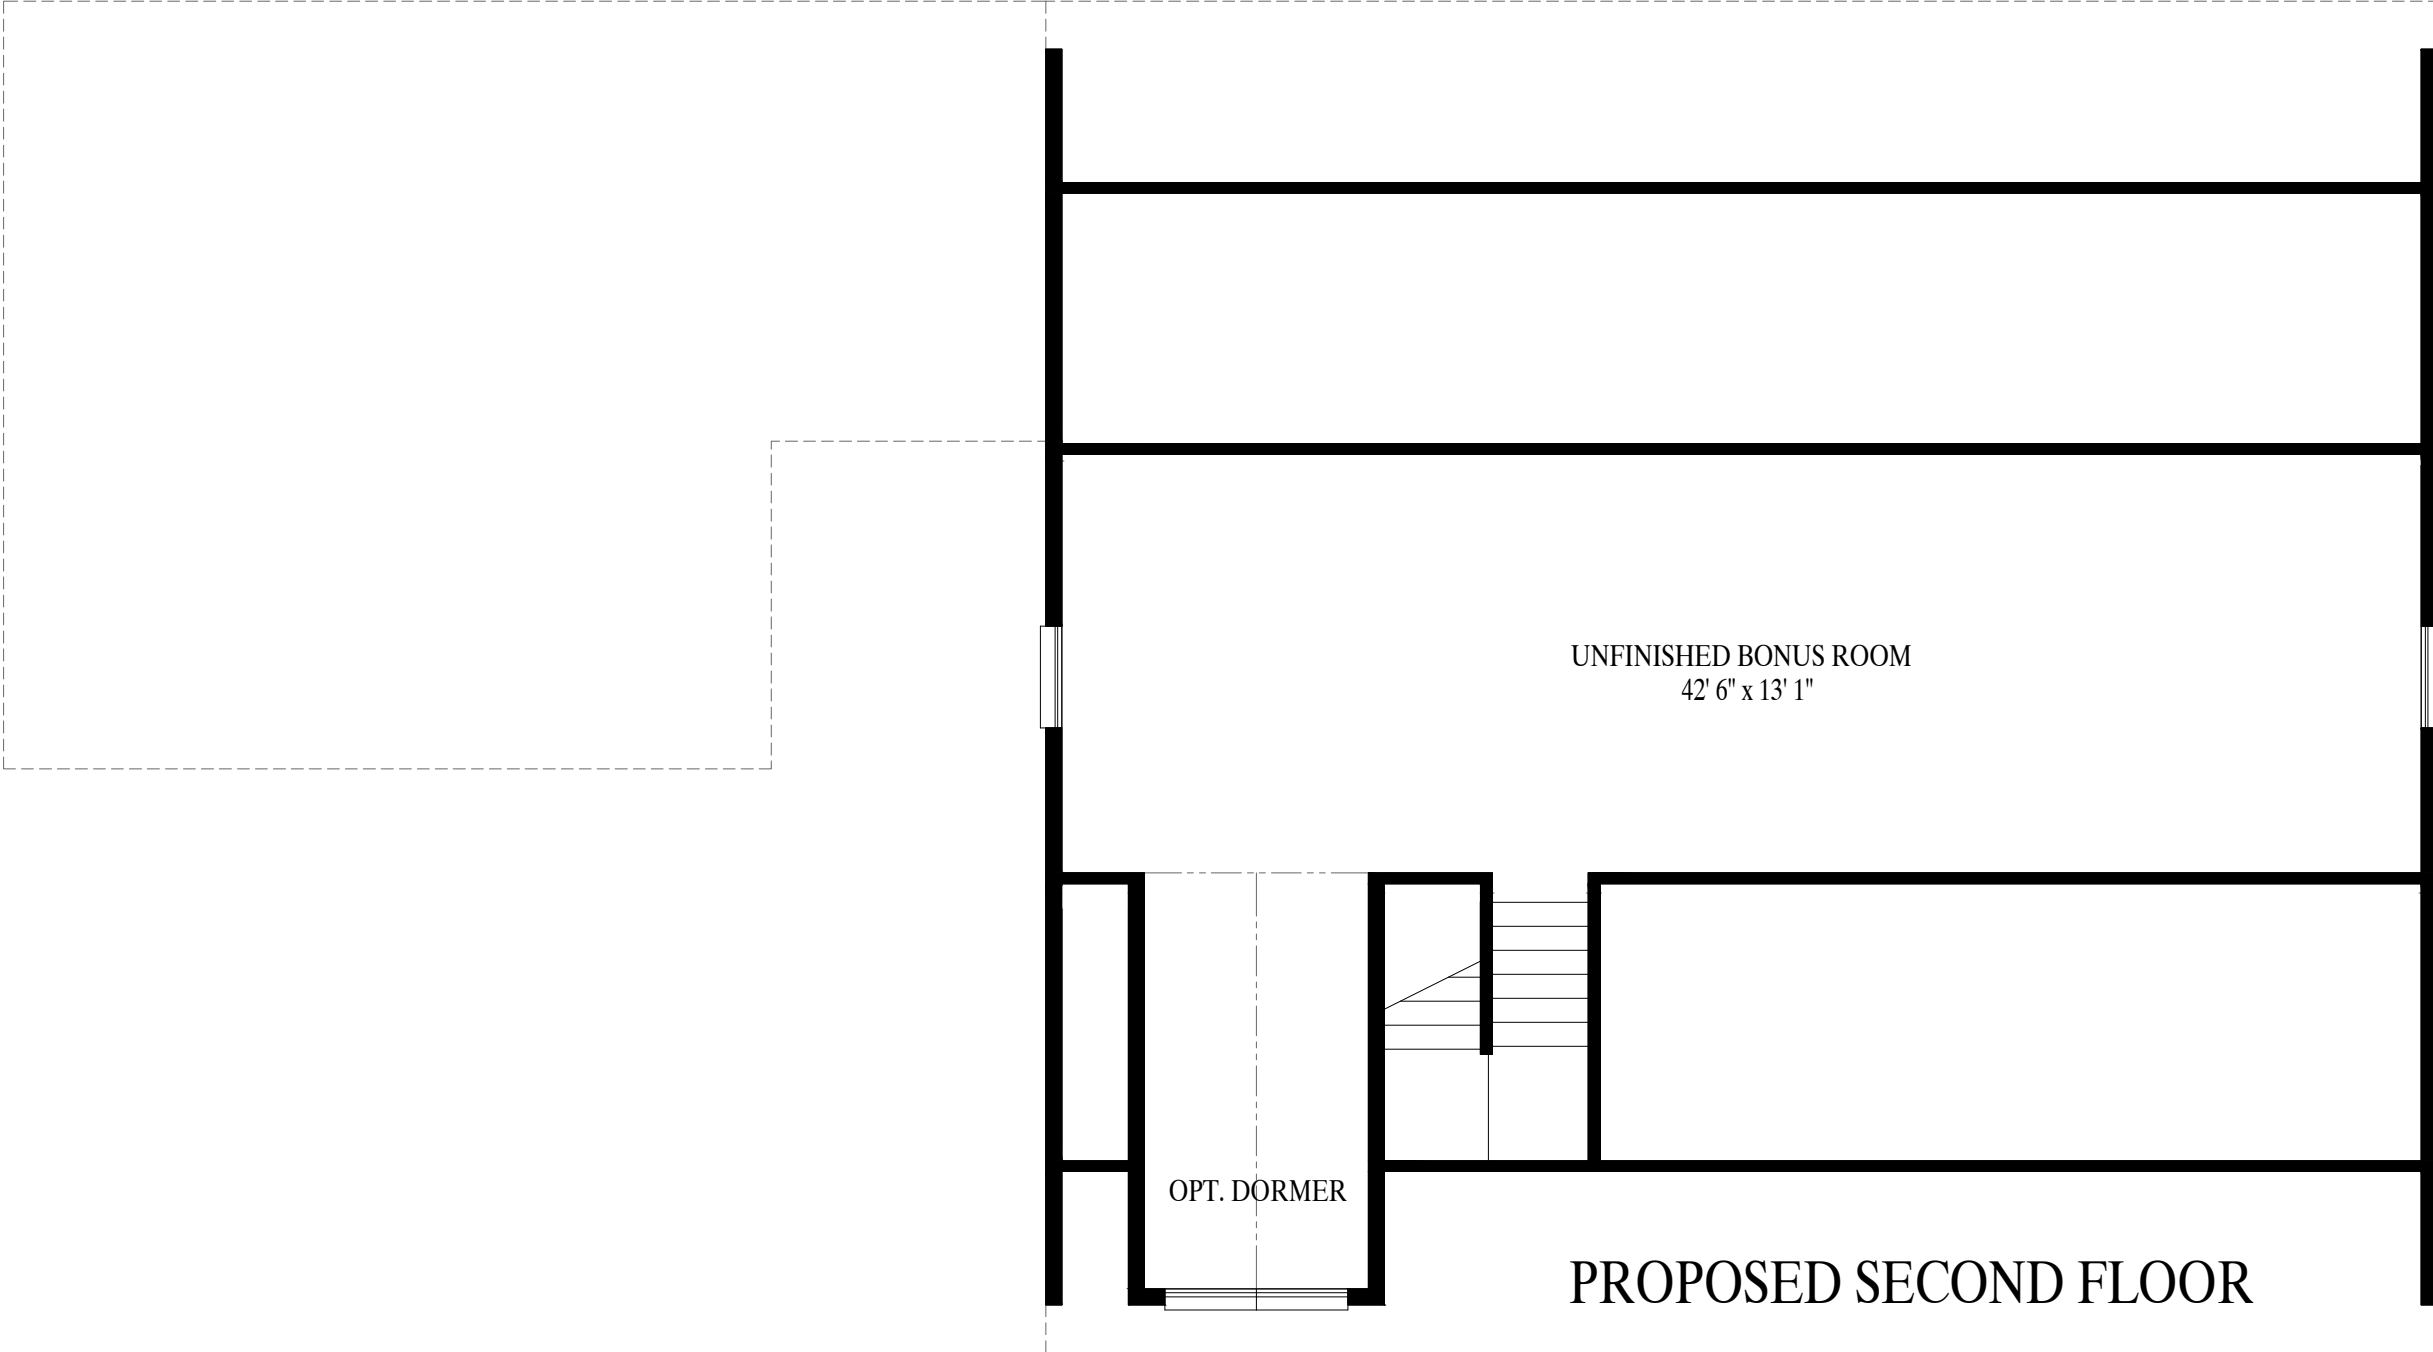

Mount Union
 52' 0" x 43' 3" Bonus Ranch
 1876 sq. ft. first floor
 2523 sq. ft. first & second floors

UNFINISHED BONUS ROOM
42' 6" x 13' 1"

OPT. DORMER

PROPOSED SECOND FLOOR