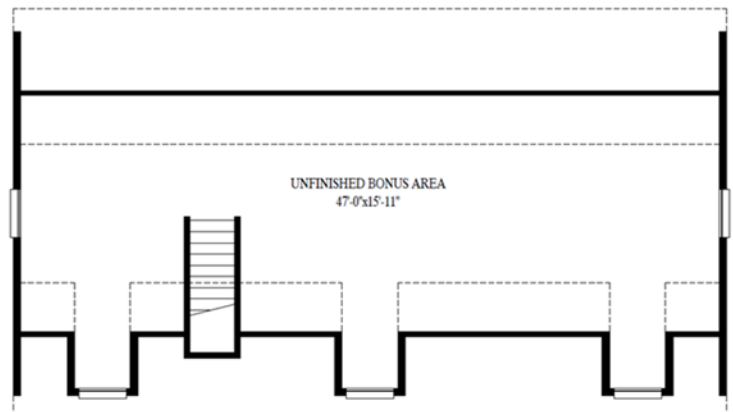

New Haven

2082 TOTAL SQ-FT LIVING AREA

1320 SQ-FT LIVING AREA 1ST FLOOR

762 SQ-FT UNFINISHED BONUS AREA

27'-6" x 48'-0"