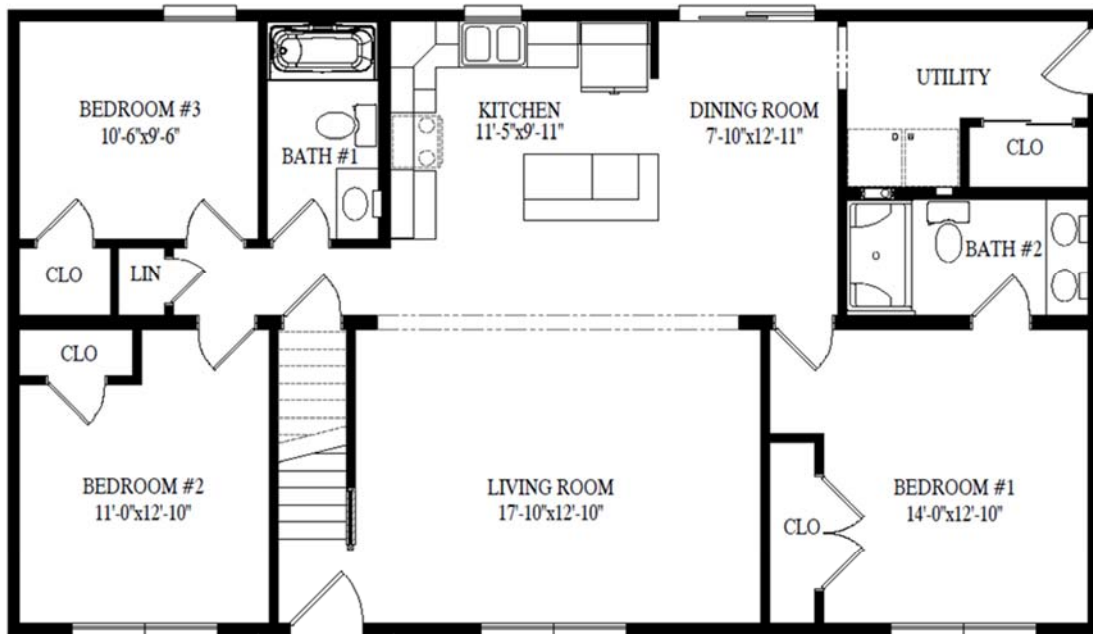

New Haven

2082 TOTAL SQ-FT LIVING AREA

1320 SQ-FT LIVING AREA 1ST FLOOR

762 SQ-FT UNFINISHED BONUS AREA

27'-6" x 48'-0"