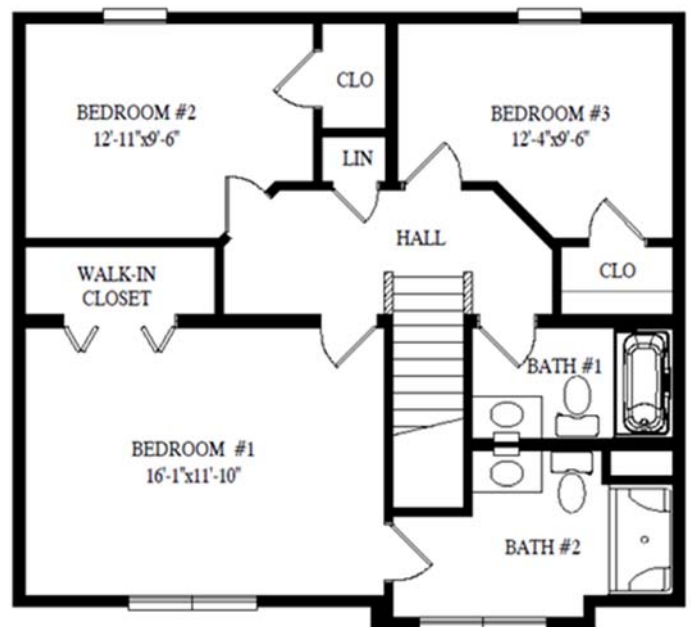

Fair Haven

1610 TOTAL SQ-FT LIVING AREA

805 SQ-FT LIVING AREA 1ST FLOOR

805 SQ-FT LIVING AREA 2ND FLOOR

27'-6" x 30"-0"