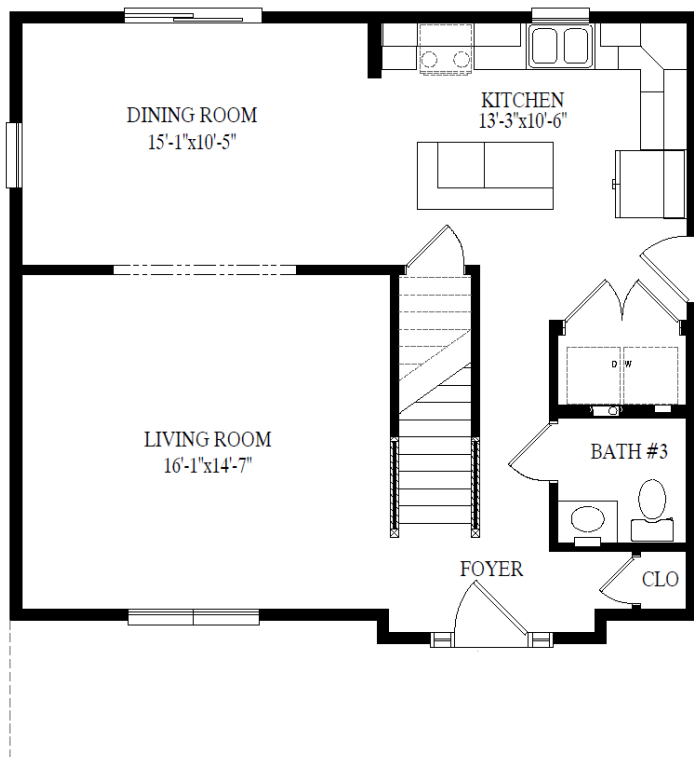

Fair Haven

1610 TOTAL SQ-FT LIVING AREA

805 SQ-FT LIVING AREA 1ST FLOOR

805 SQ-FT LIVING AREA 2ND FLOOR

27'-6" x 30"-0"