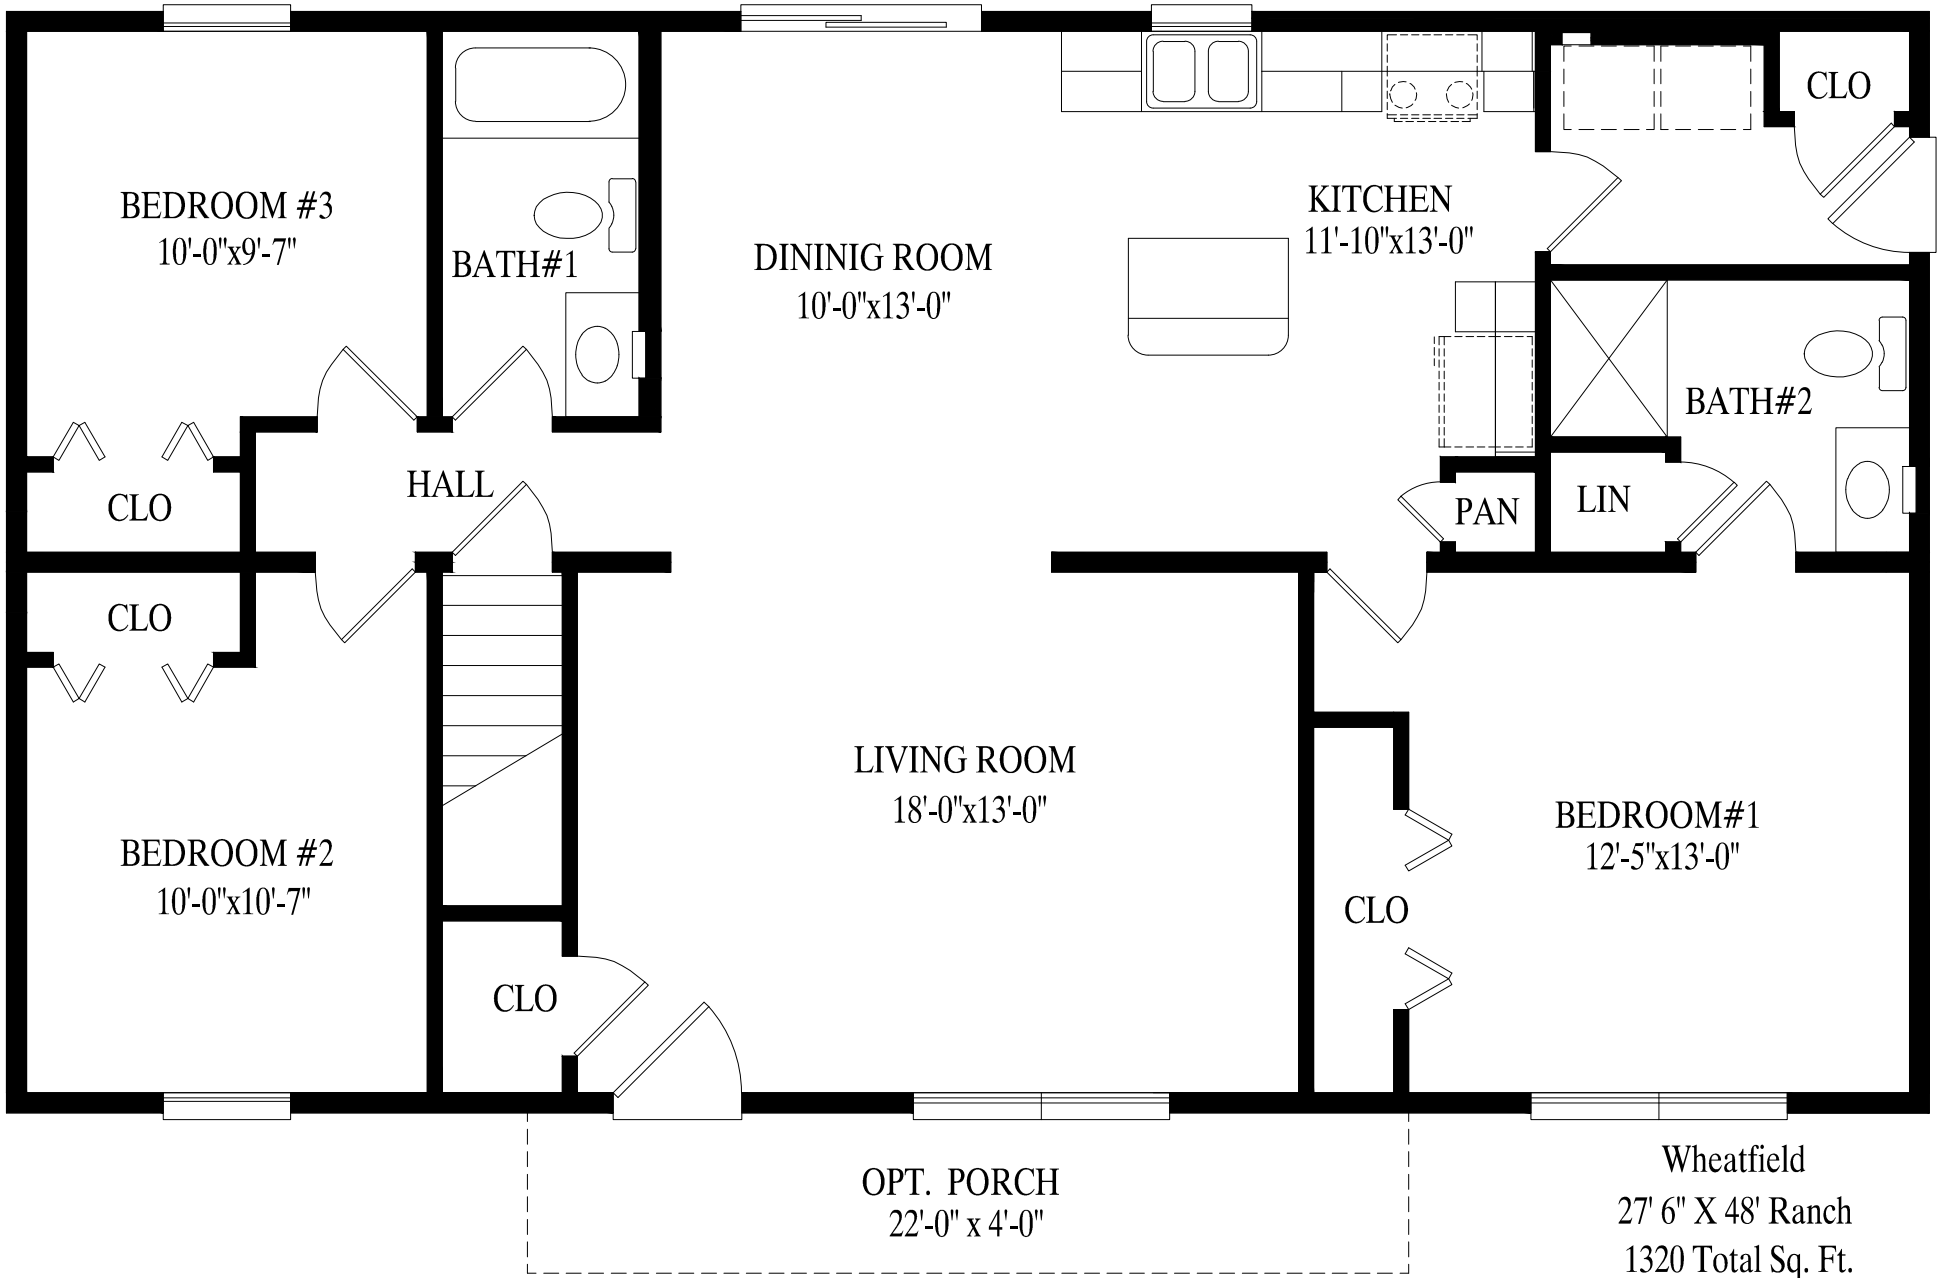

PROFESSIONAL
BUILDING
SYSTEMS, INC.

Wheatfield
27' 6" X 48' Ranch
1320 Total Sq. Ft.