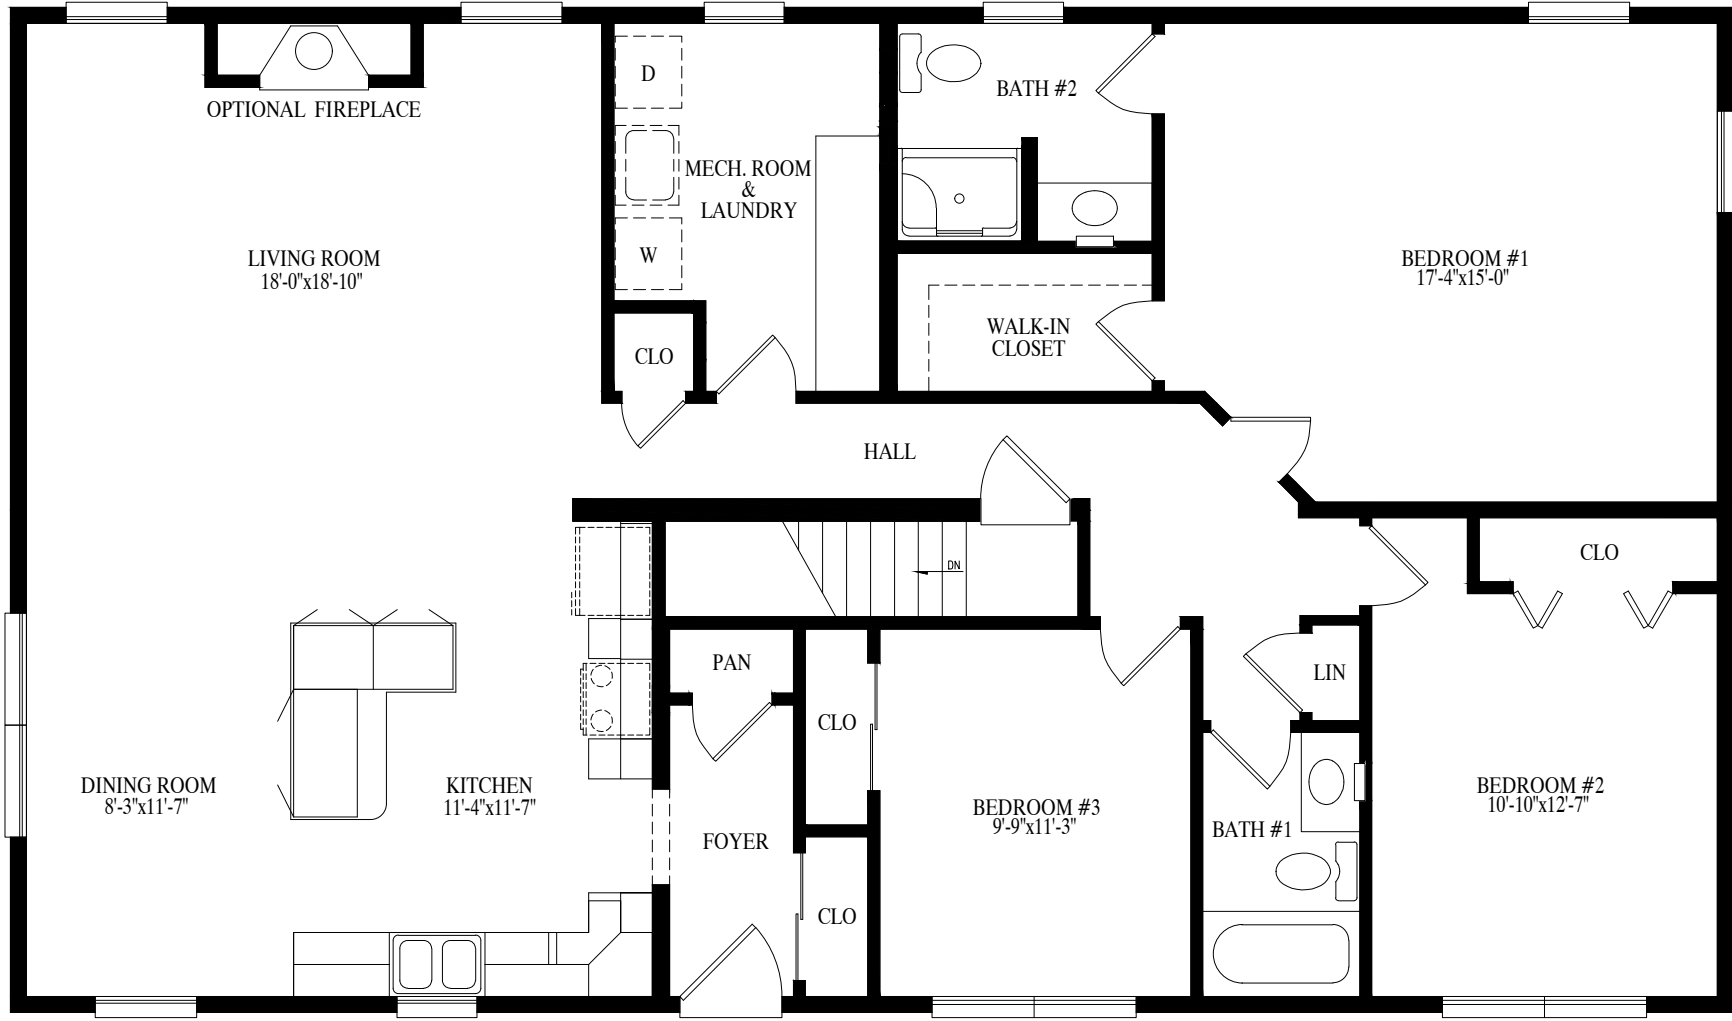

**PROFESSIONAL
BUILDING
SYSTEMS, INC.**

1701 SQ. FT. LIVING AREA