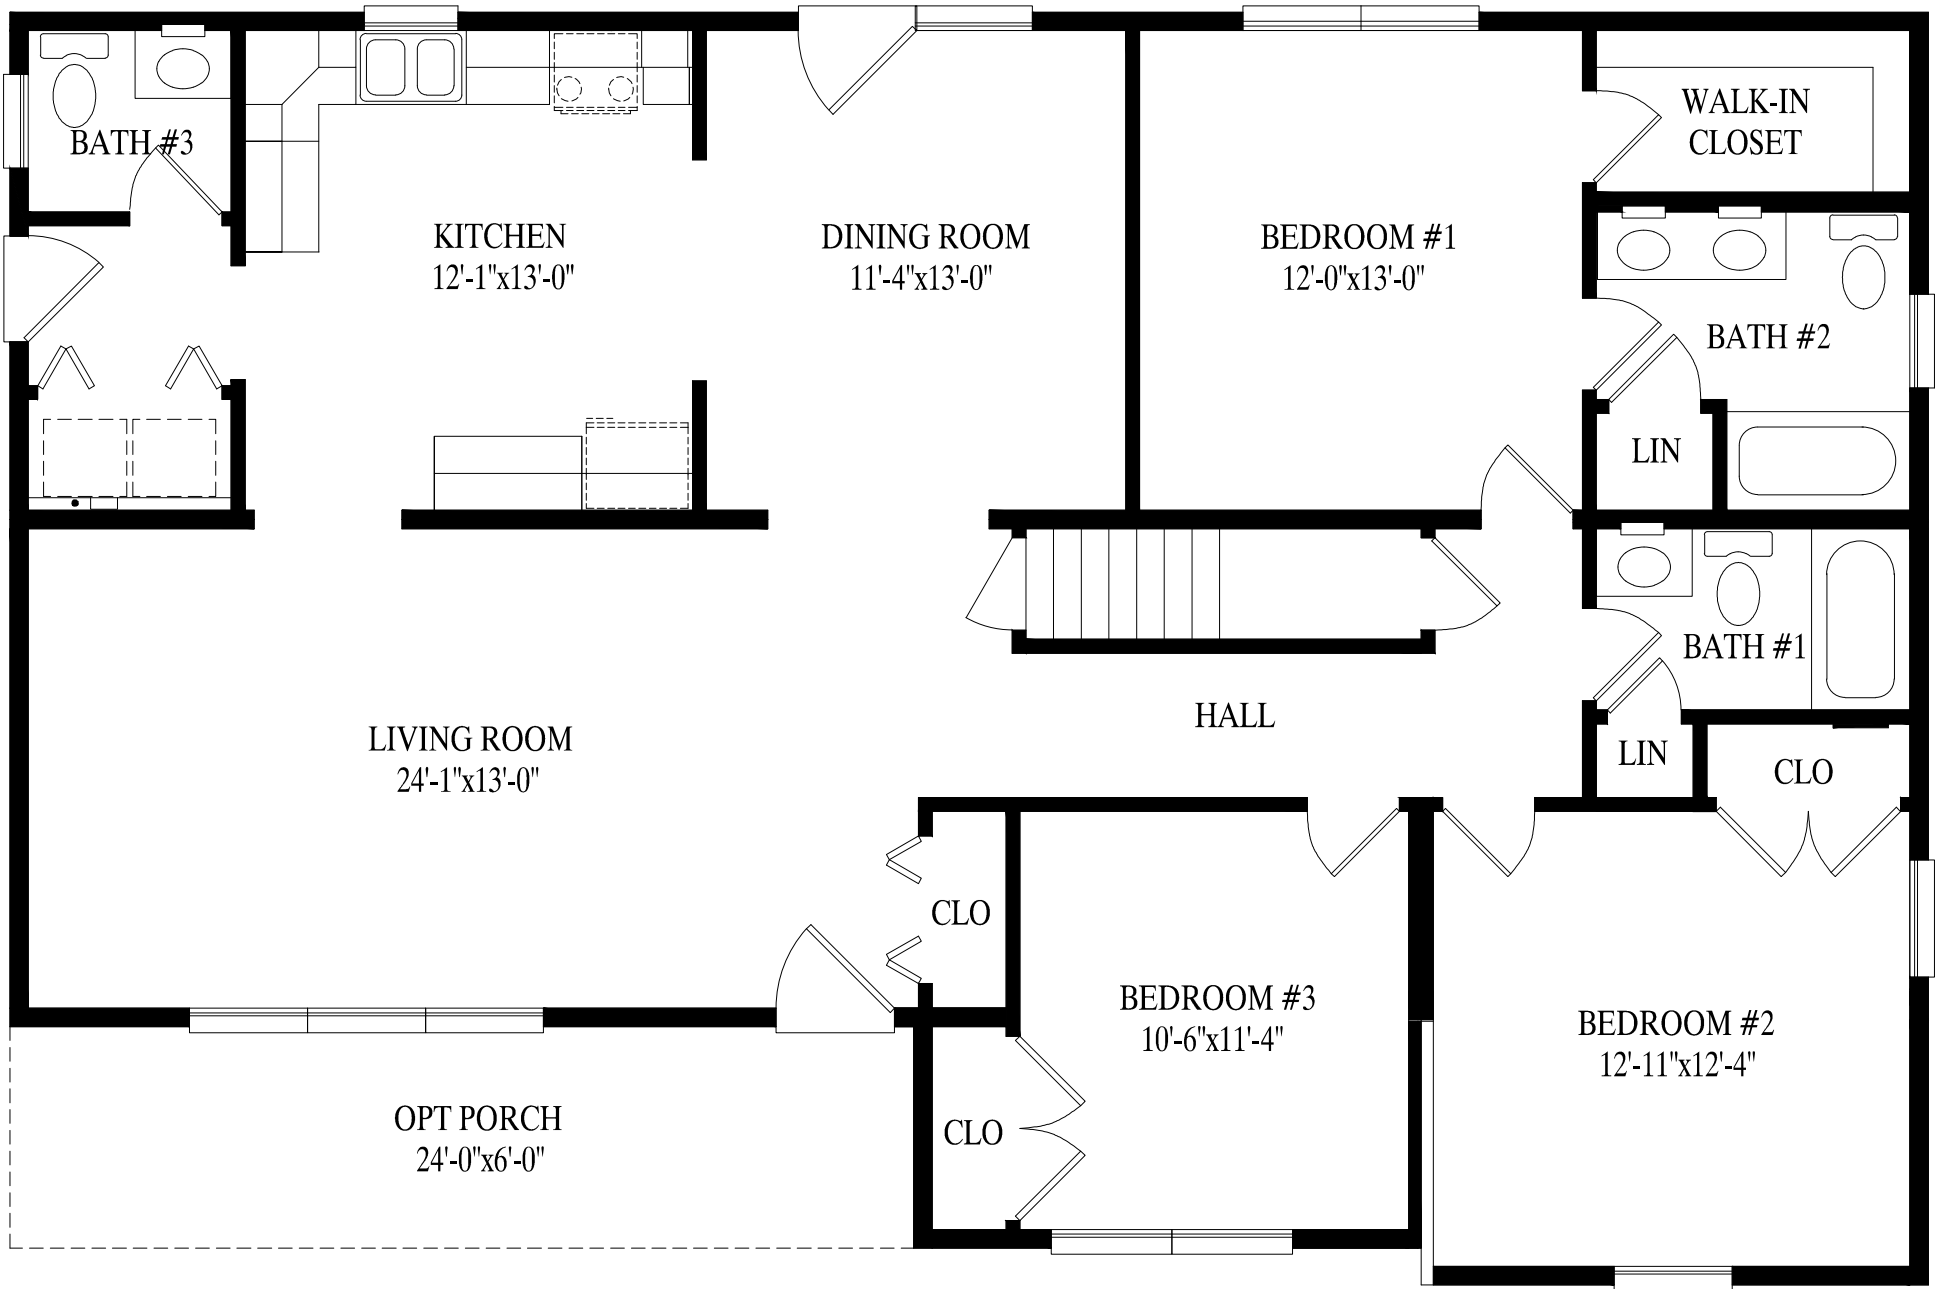

**PROFESSIONAL
BUILDING
SYSTEMS, INC.**

Montour
 34'6" X 52' Ranch
 1608 Total Sq. Ft.