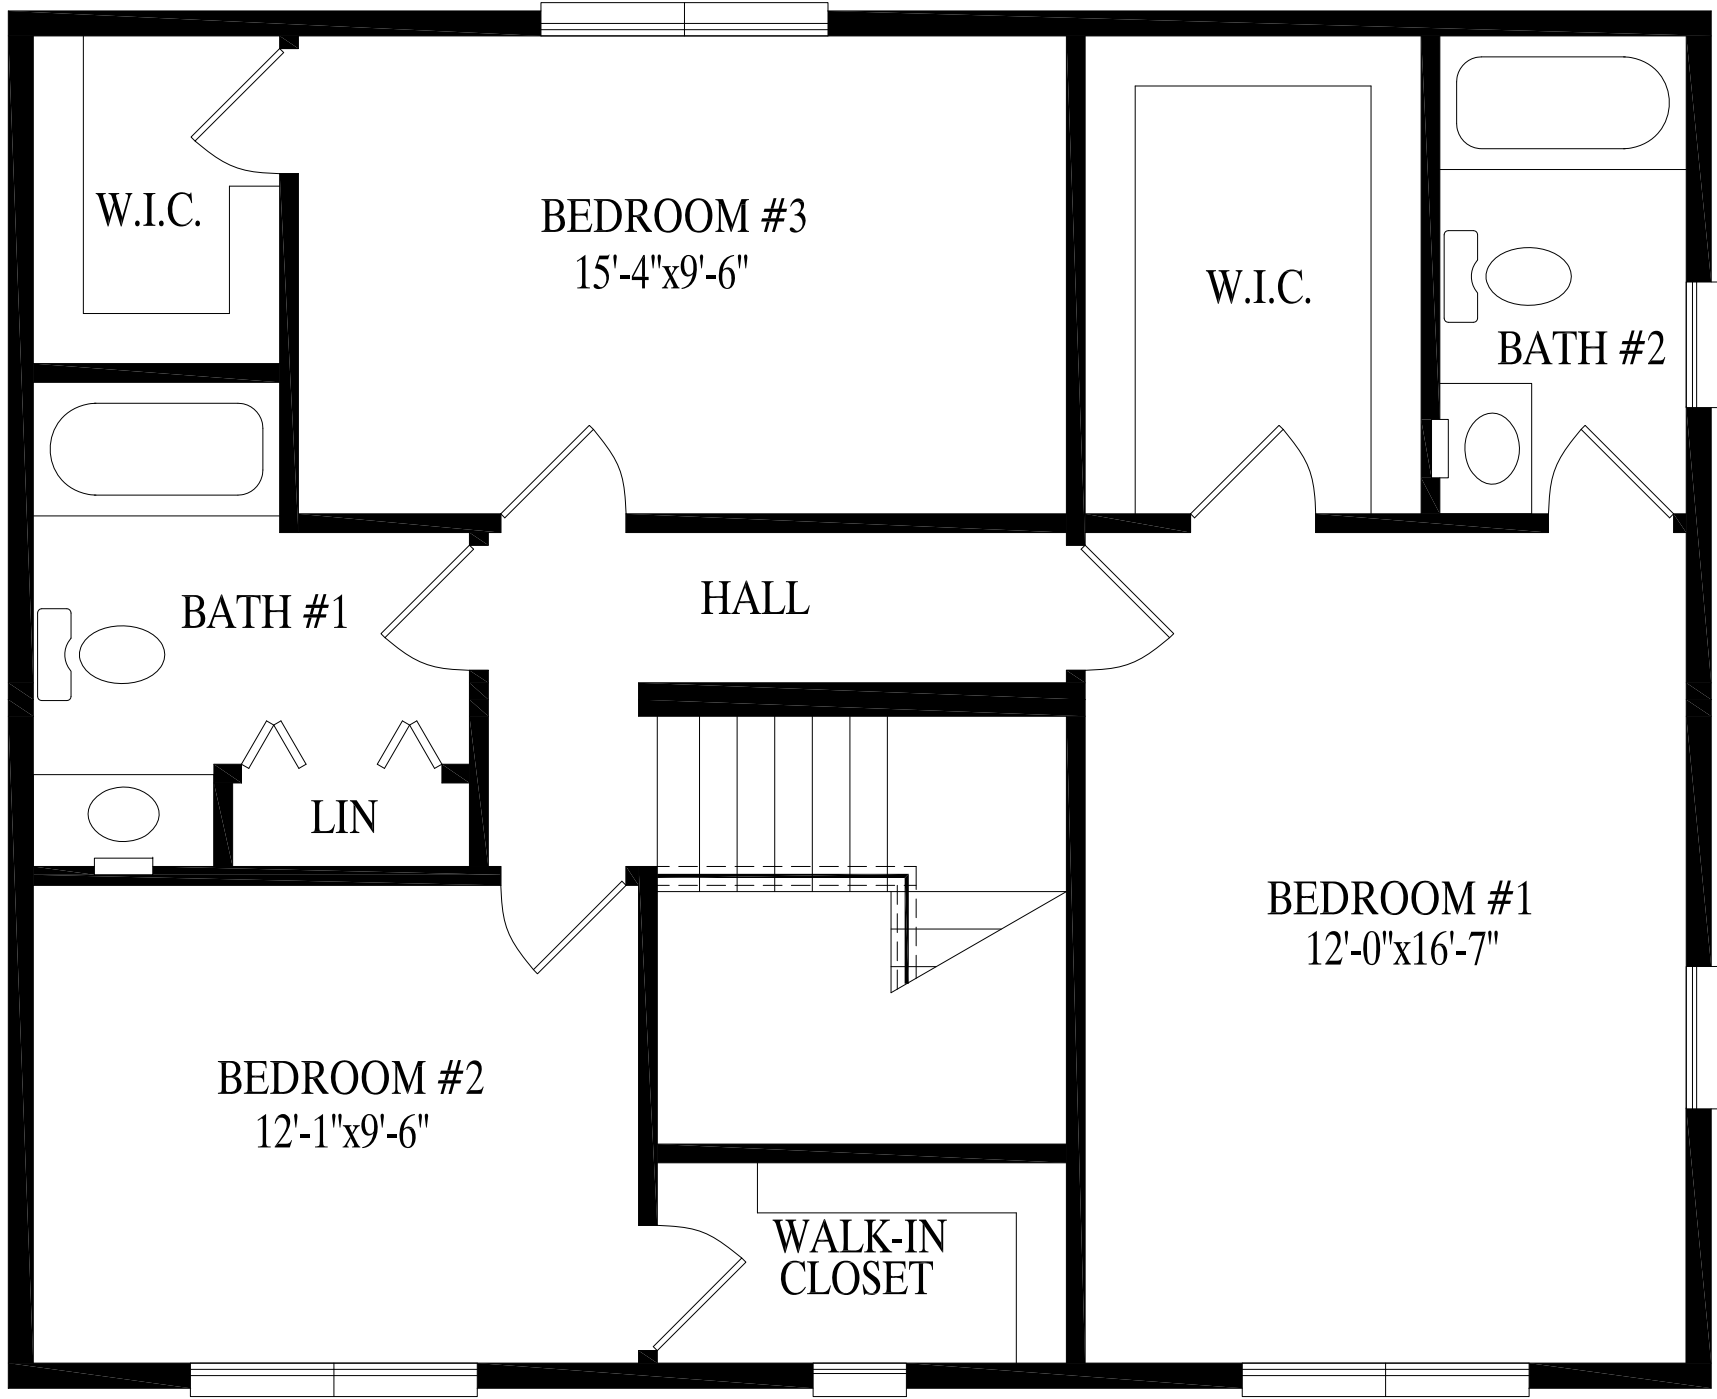

GREAT ROOM  
11'-11"x26'-6"

BREAKFAST  
NOOK  
11'-3"x9'-6"

KITCHEN  
9'-3"x12'-11"

D W PAN

DINING ROOM  
12'-0"x12'-11"

935 LIVING SF 1ST FLR  
935 LIVING SF 2ND FLR  
1870 LIVING SF 1ST AND 2ND FLR

935 LIVING SF 1ST FLR  
935 LIVING SF 2ND FLR  
1870 LIVING SF 1ST AND 2ND FLR