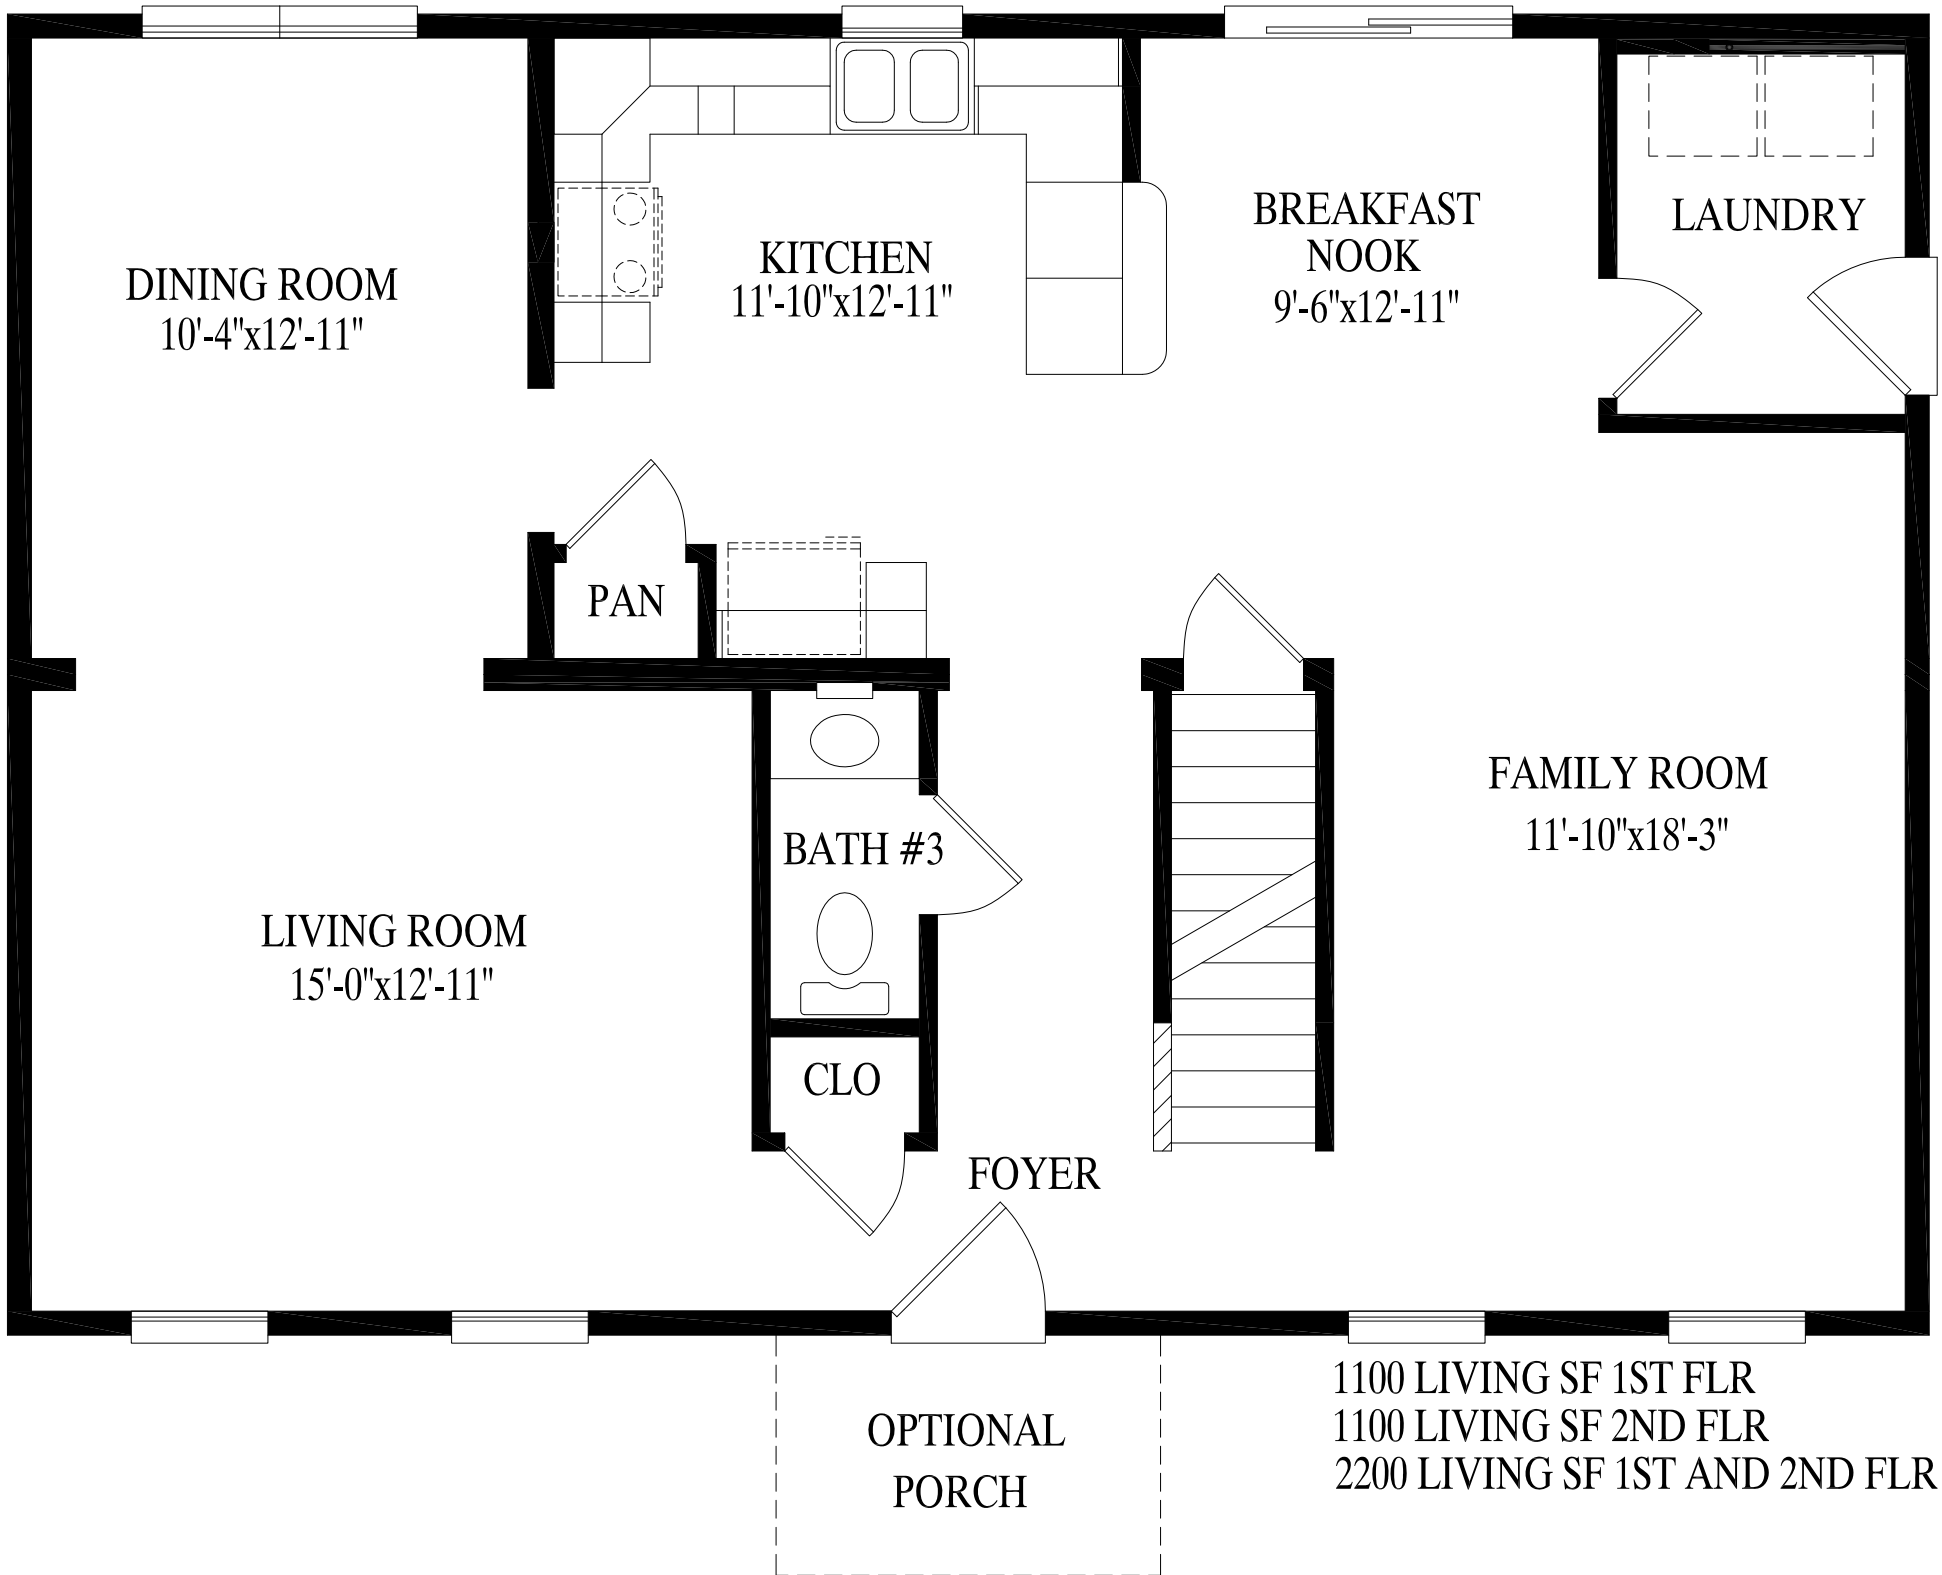

**PROFESSIONAL  
BUILDING  
SYSTEMS, INC.**

WALK-IN CLOSET

BATH #2

BATH #1

CLO

BEDROOM #2  
13'-4"x9'-6"

LIN

HALL

CLO

BEDROOM #1  
13'-11"x16'-7"

BEDROOM #4  
9'-0"x12'-11"

BEDROOM #3  
11'-10"x10'-6"

CLO

1100 LIVING SF 1ST FLR  
1100 LIVING SF 2ND FLR  
2200 LIVING SF 1ST AND 2ND FLR