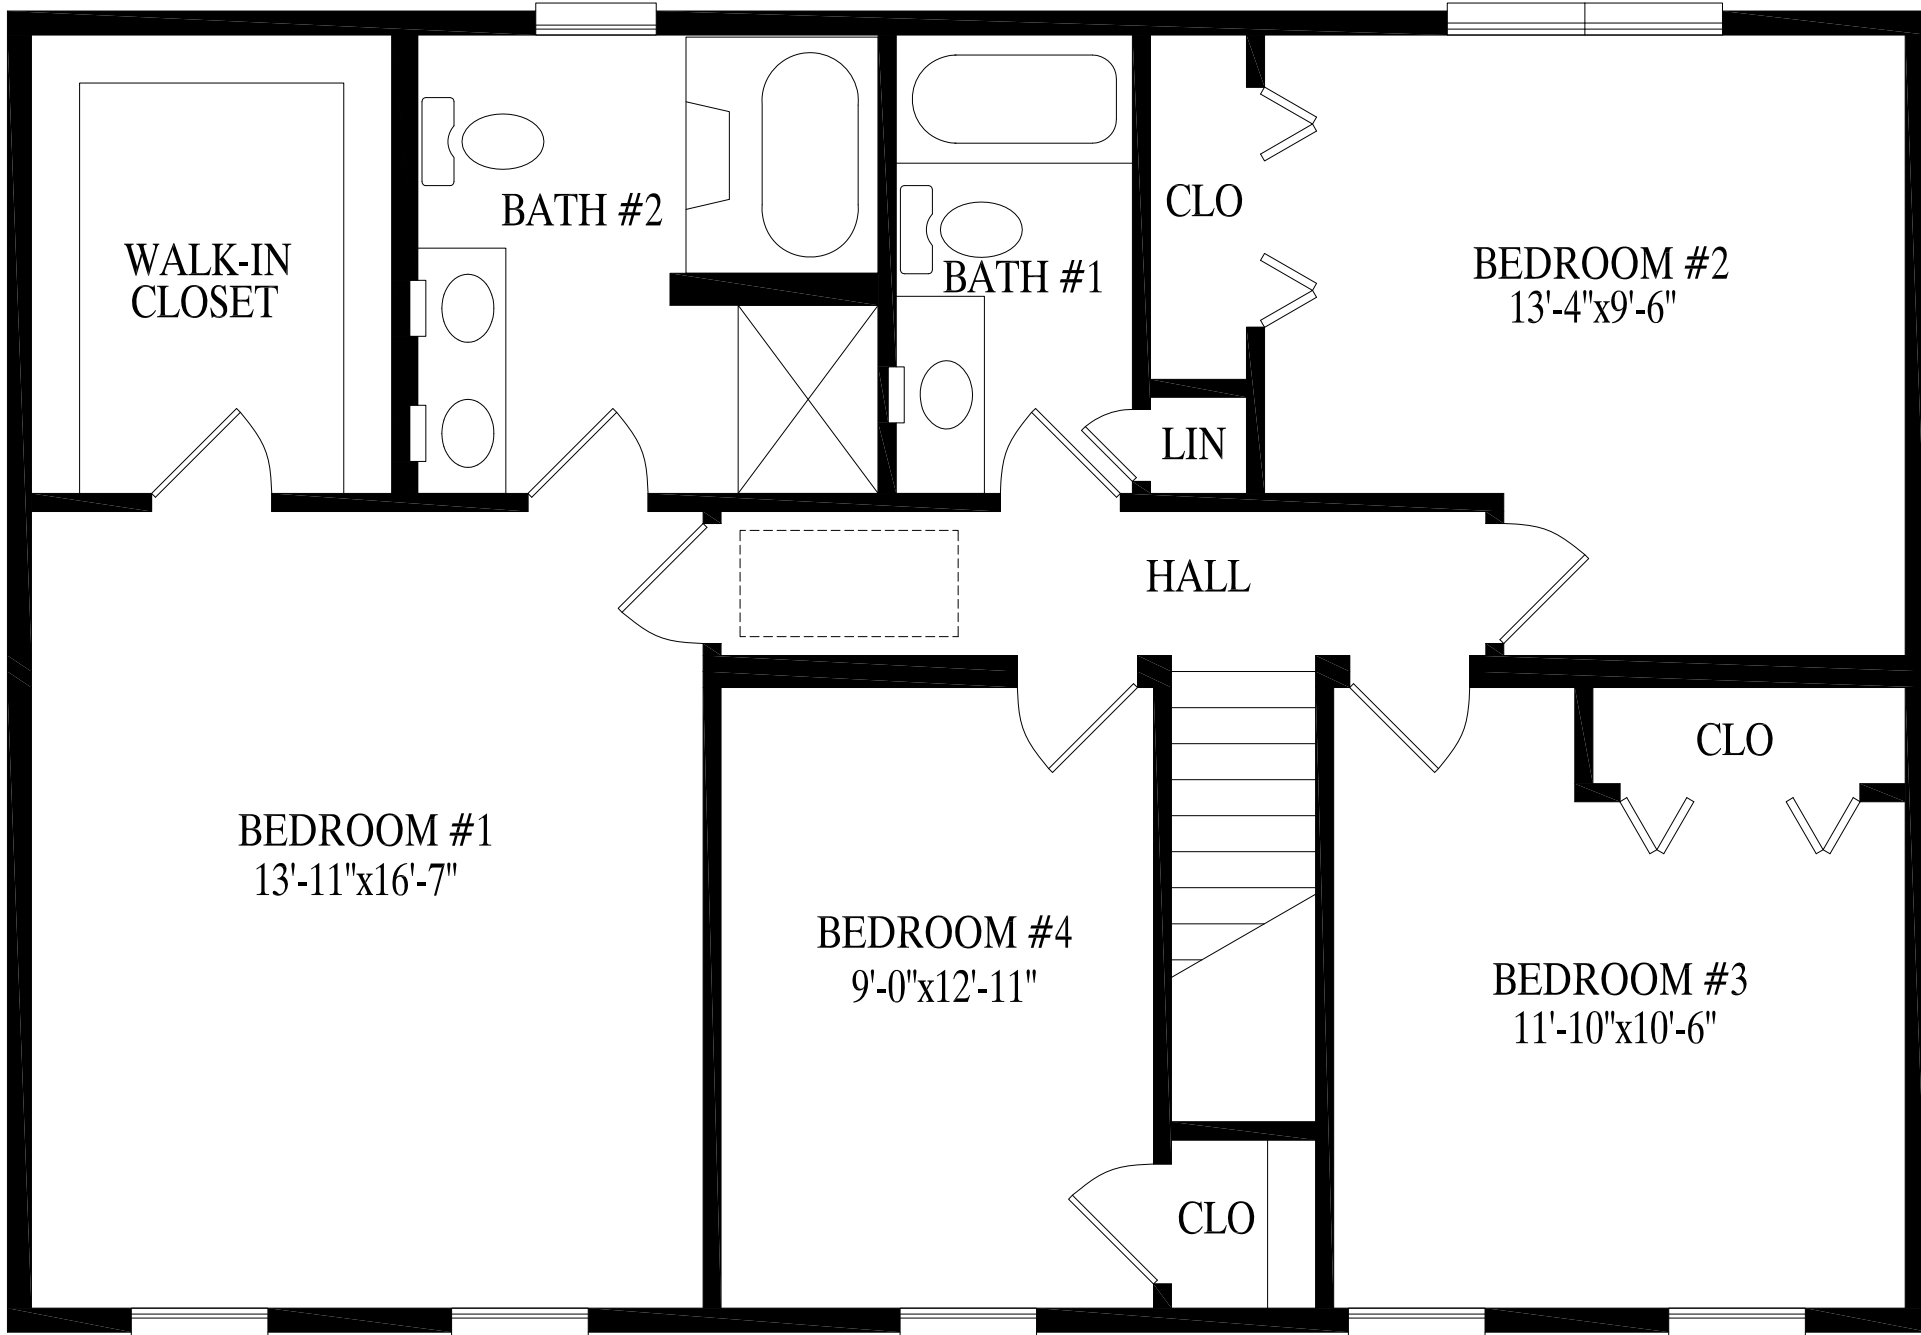

**PROFESSIONAL  
BUILDING  
SYSTEMS, INC.**

WALK-IN CLOSET

BATH #2

BATH #1

CLO

BEDROOM #2  
13'-4"x9'-6"

LIN

HALL

CLO

BEDROOM #1  
13'-11"x16'-7"

BEDROOM #4  
9'-0"x12'-11"

BEDROOM #3  
11'-10"x10'-6"

CLO

1100 LIVING SF 1ST FLR  
1100 LIVING SF 2ND FLR  
2200 LIVING SF 1ST AND 2ND FLR