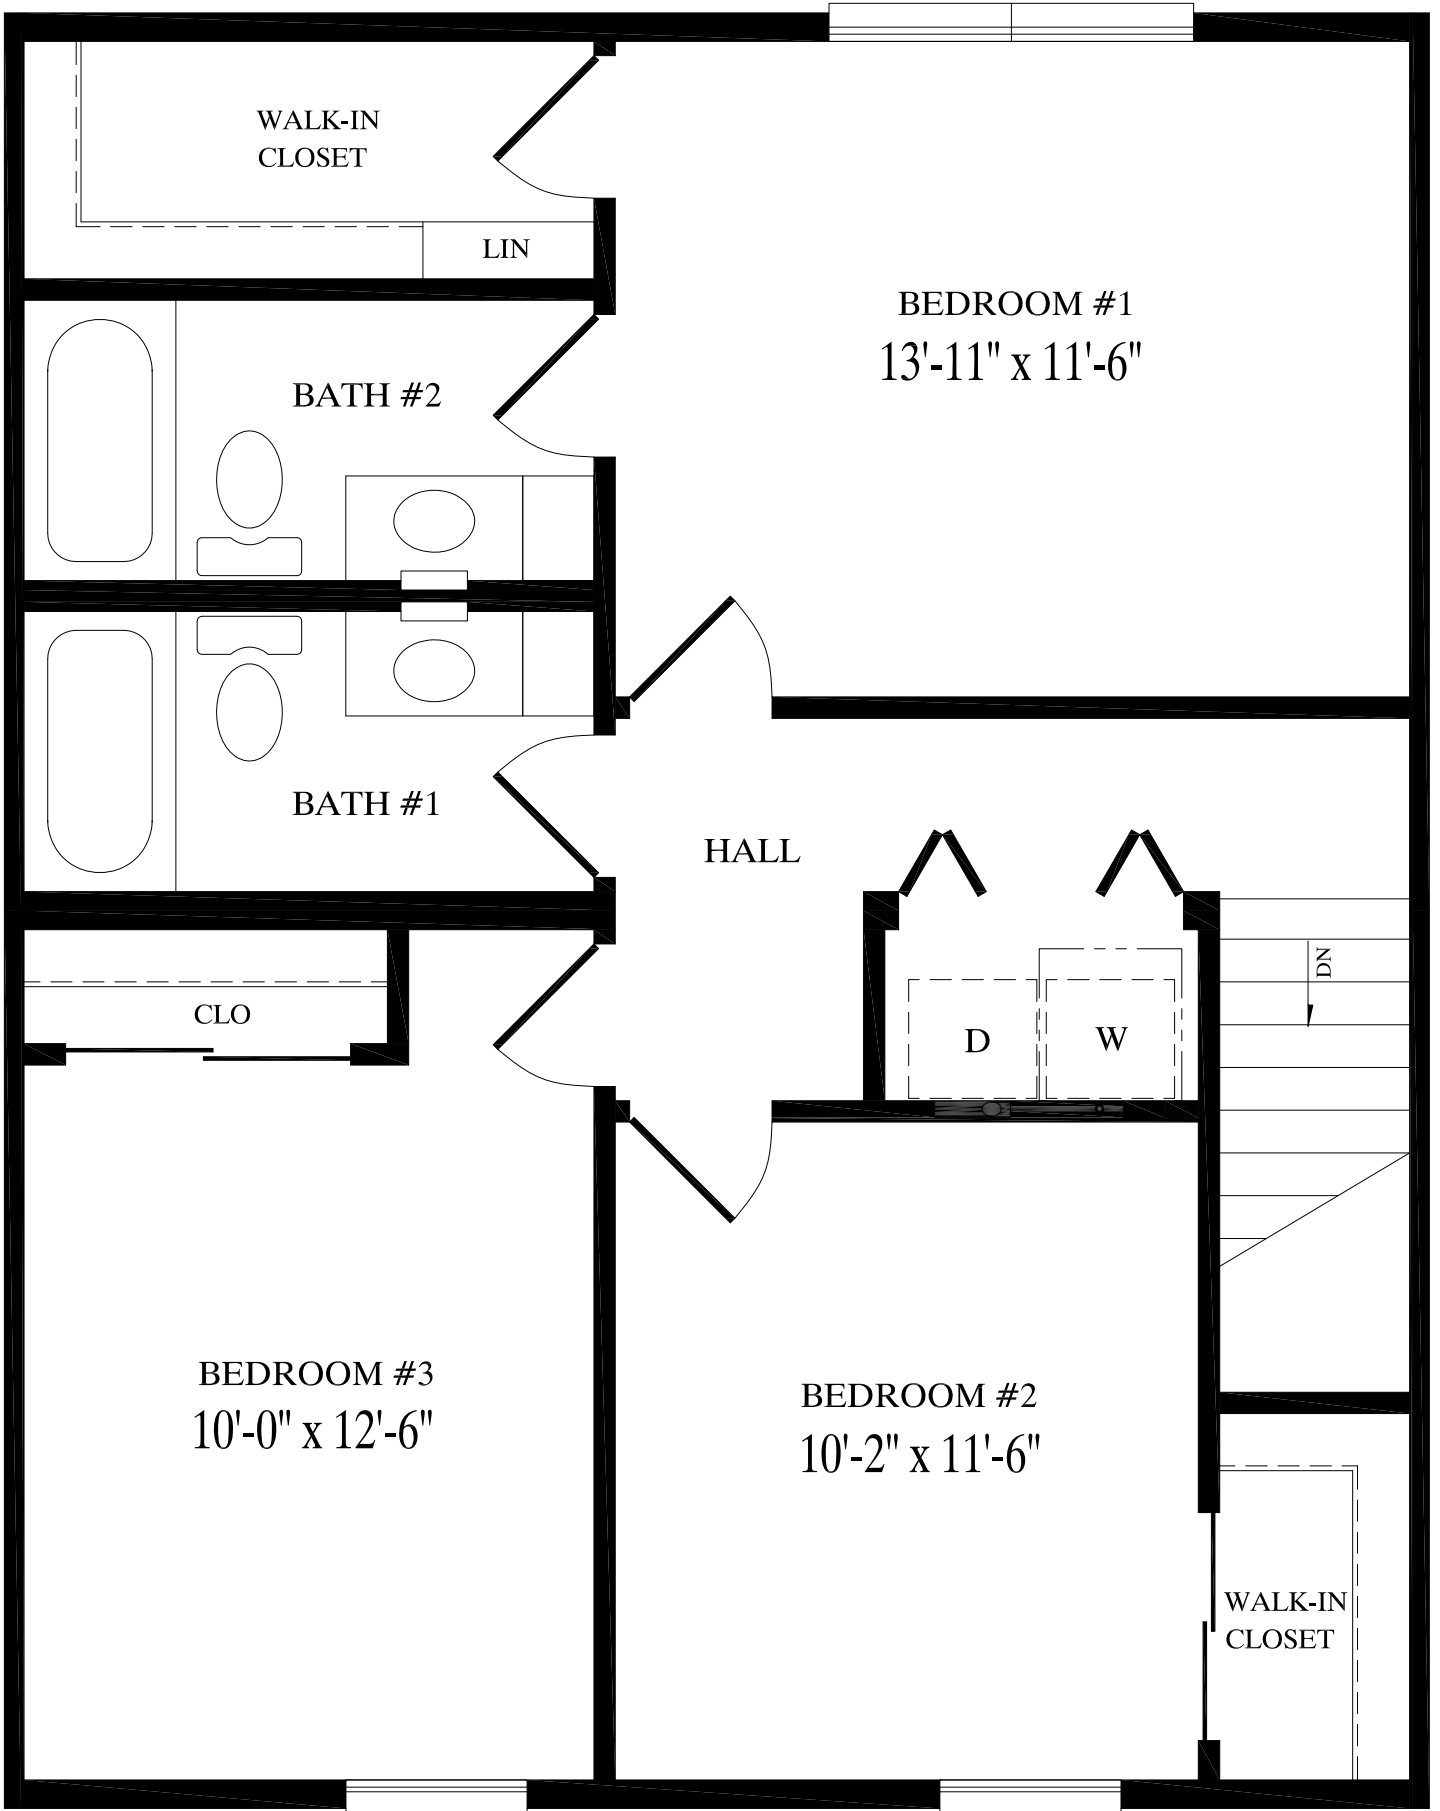

PENNINGTON
32'-0" X 25'-0"
1,576 TOTAL Sq. Ft.

WALK-IN
CLOSET

LIN

BEDROOM #1
13'-11" x 11'-6"

BATH #2

BATH #1

HALL

CLO

DN

D

W

BEDROOM #3
10'-0" x 12'-6"

BEDROOM #2
10'-2" x 11'-6"

WALK-IN
CLOSET