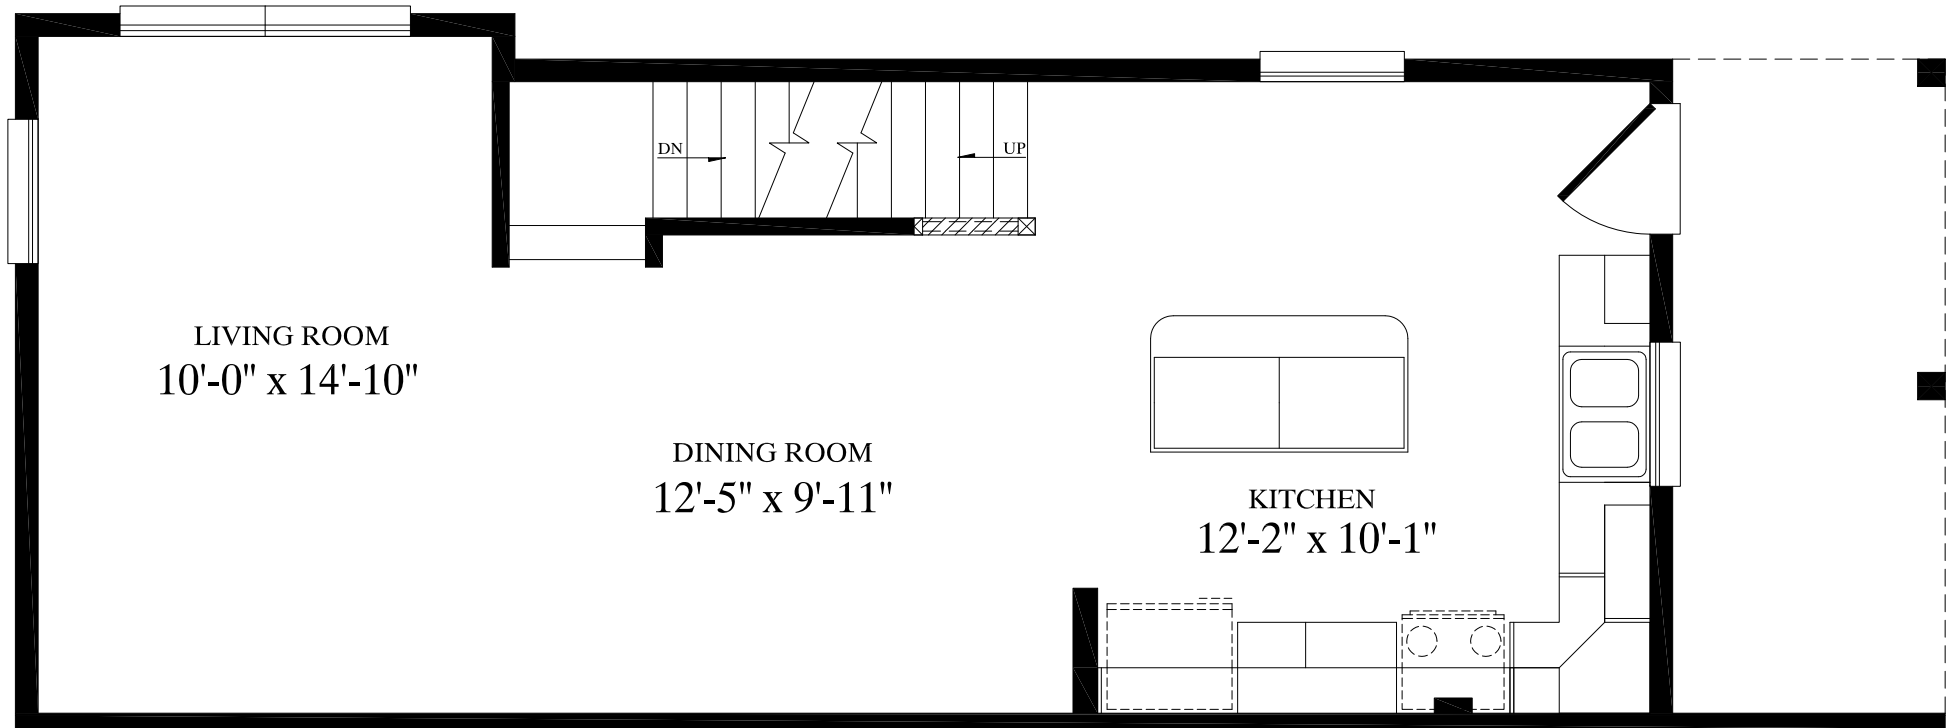

STORAGE  
9'-9" x 13'-10"

GARAGE  
21'-3" x 10'-4"

FOYER

UP

MYSTIC  
16'-0" X 45'-0"  
1,675 Sq. Ft. Per Living Unit  
3,350 TOTAL Sq. Ft.

LIVING ROOM  
10'-0" x 14'-10"

DINING ROOM  
12'-5" x 9'-11"

KITCHEN  
12'-2" x 10'-1"