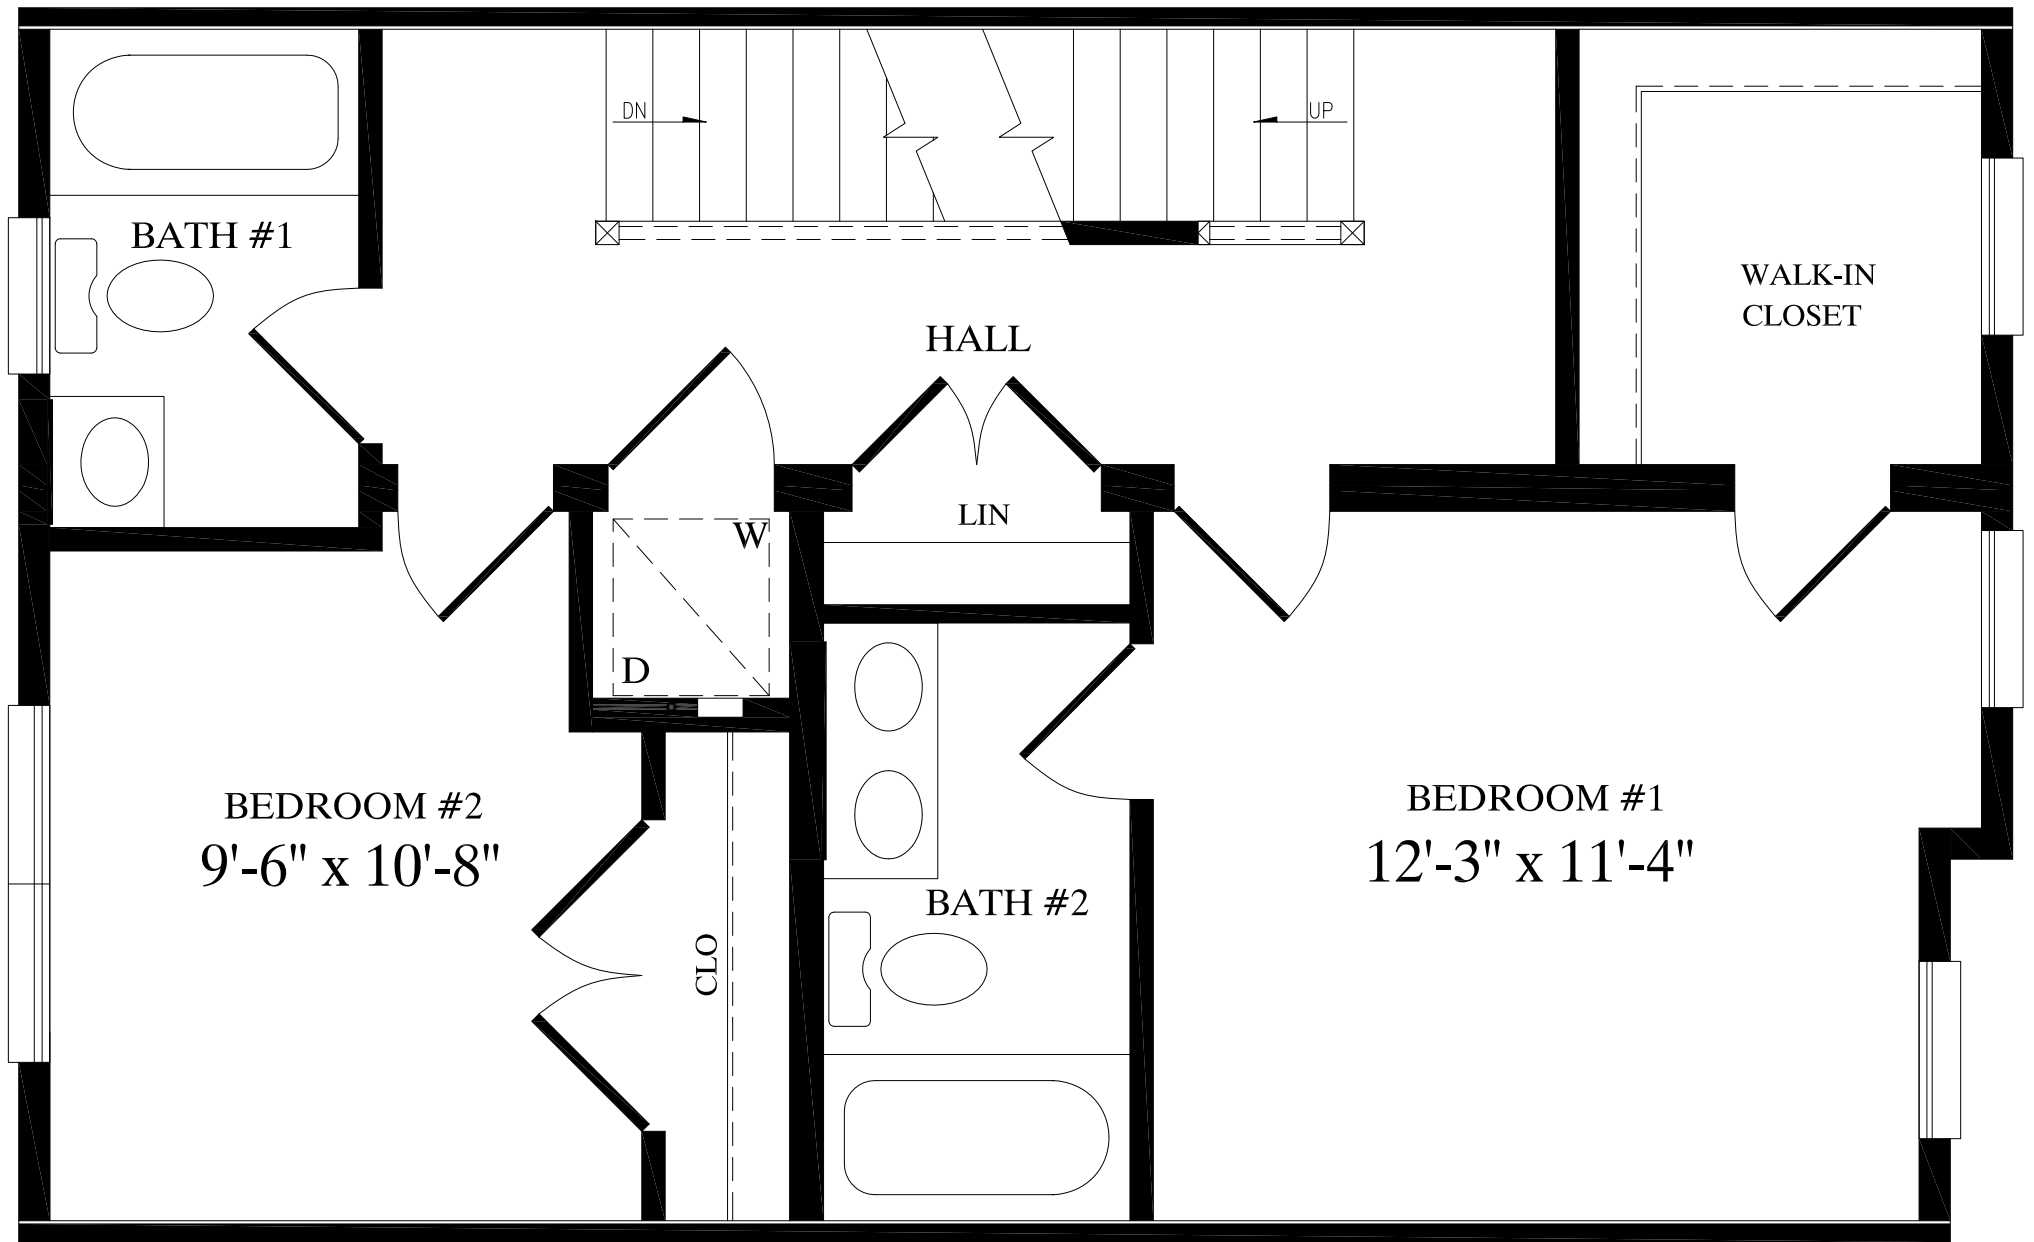

**CROWNSVILLE**  
20'-0" X 30'-0"  
1218 TOTAL Sq. Ft.

BATH #1

HALL

WALK-IN CLOSET

LIN

BEDROOM #2  
9'-6" x 10'-8"

BEDROOM #1  
12'-3" x 11'-4"

BATH #2

D

W

CLO

DN

UP

BEDROOM #3  
18'-7" x 19'-1"  
PROPOSED 3RD FLR  
THIS AREA TO BE COMPLETED  
ON SITE BY OTHERS