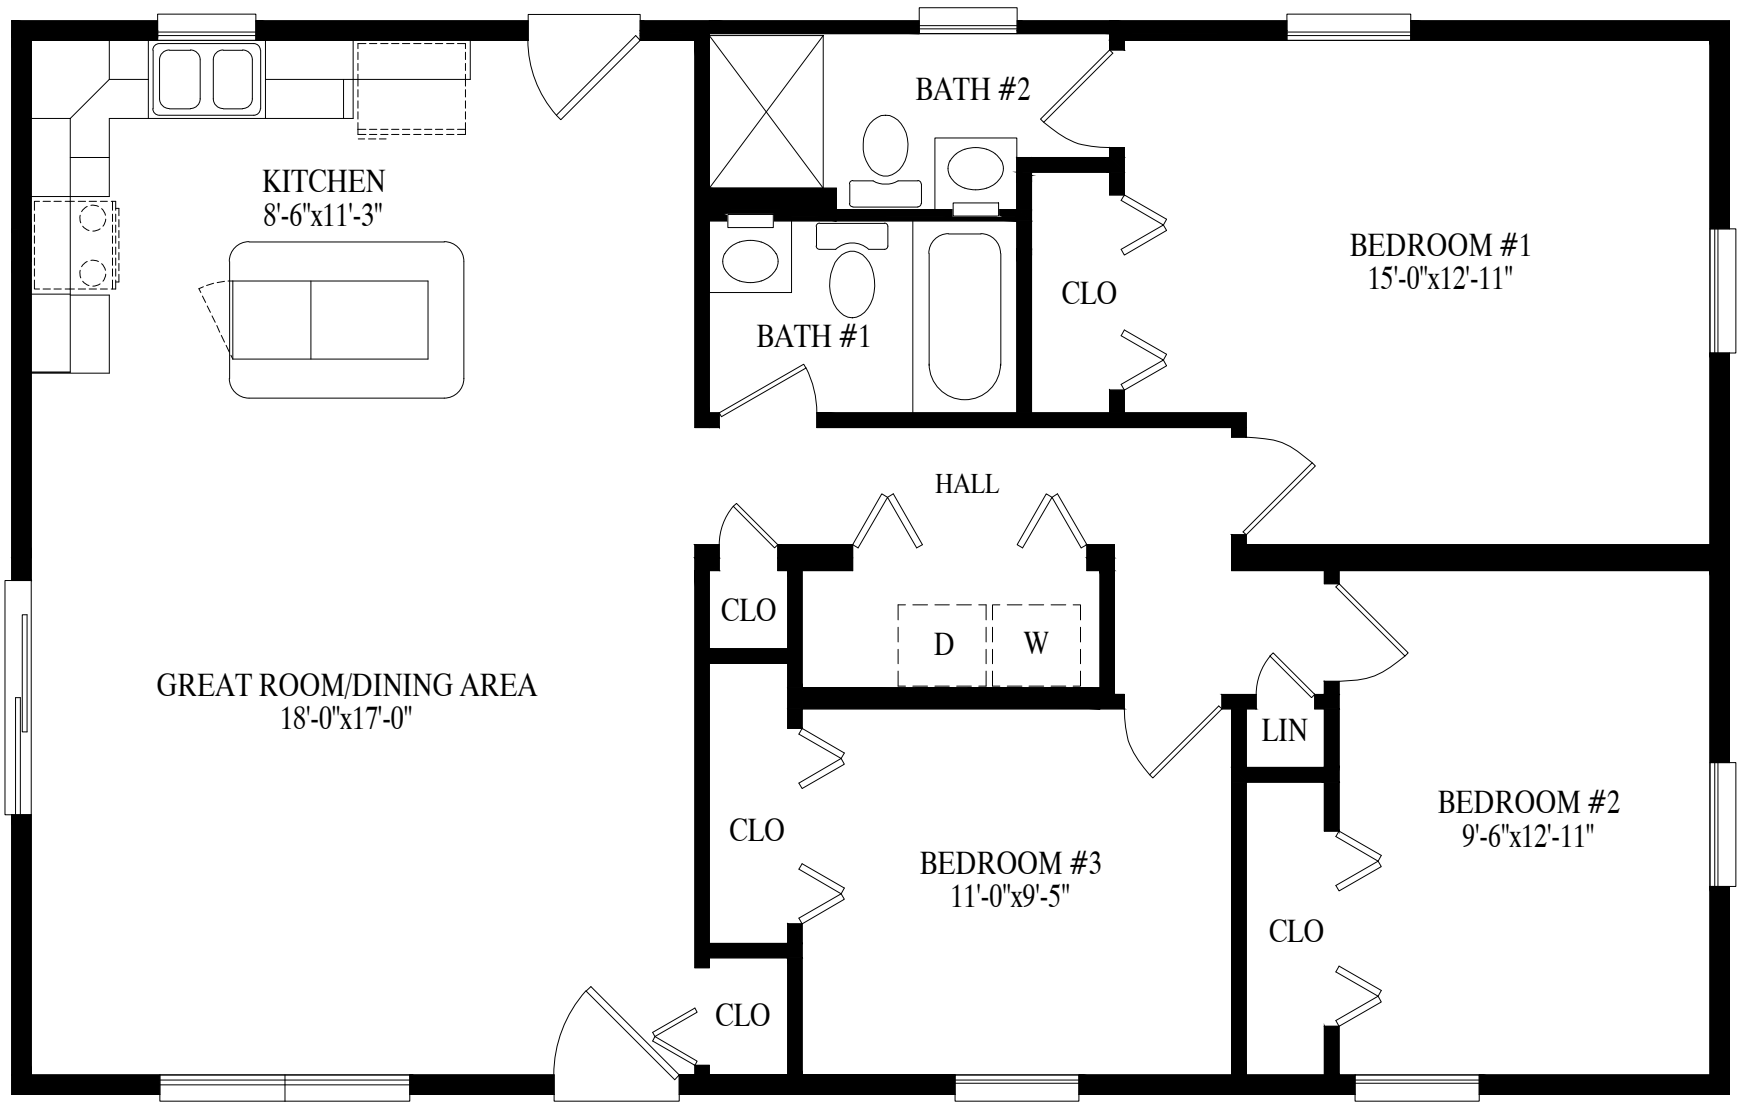

**PROFESSIONAL
BUILDING
SYSTEMS, INC.**

1210 SQ. FT. LIVING AREA