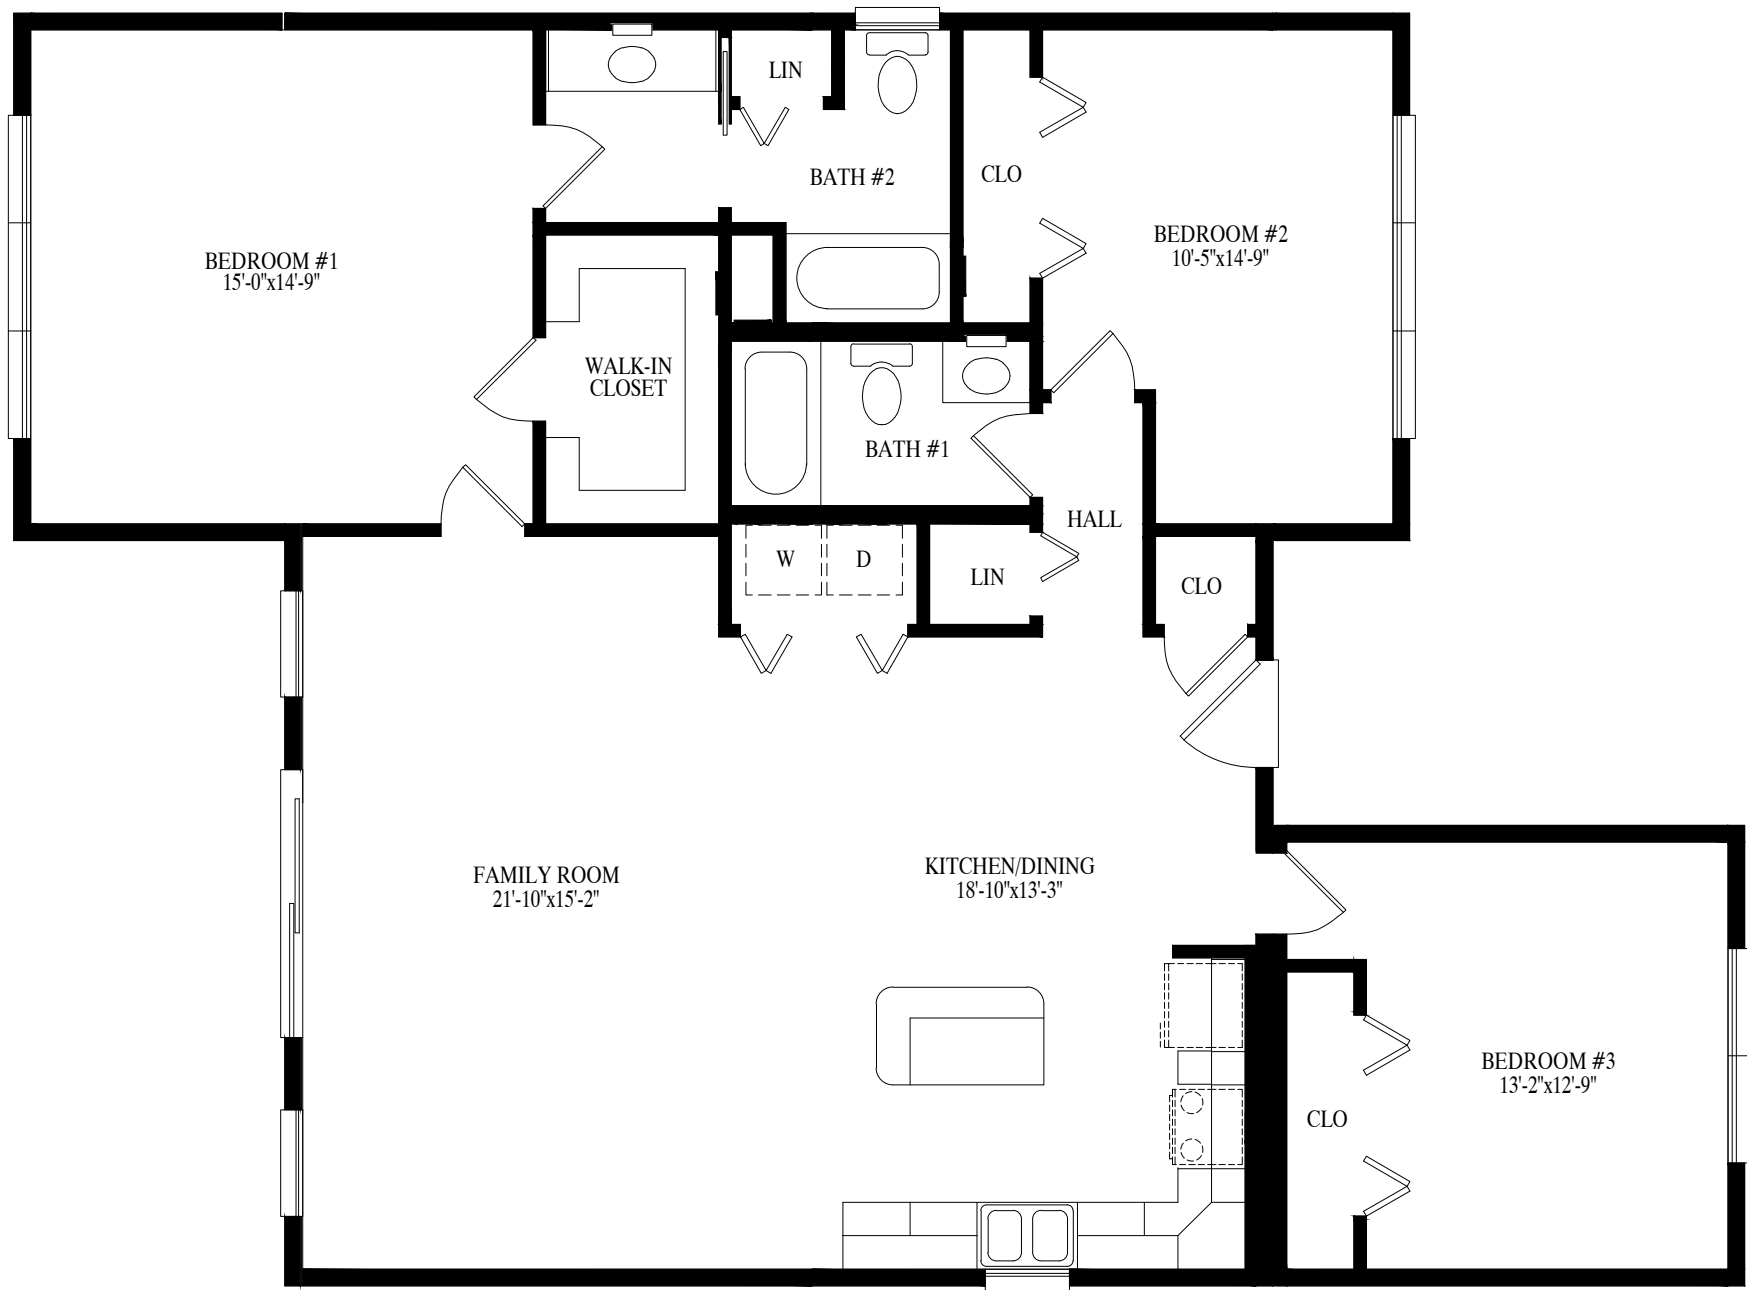

**PROFESSIONAL  
BUILDING  
SYSTEMS, INC.**

1506 SQ. FT. LIVING AREA