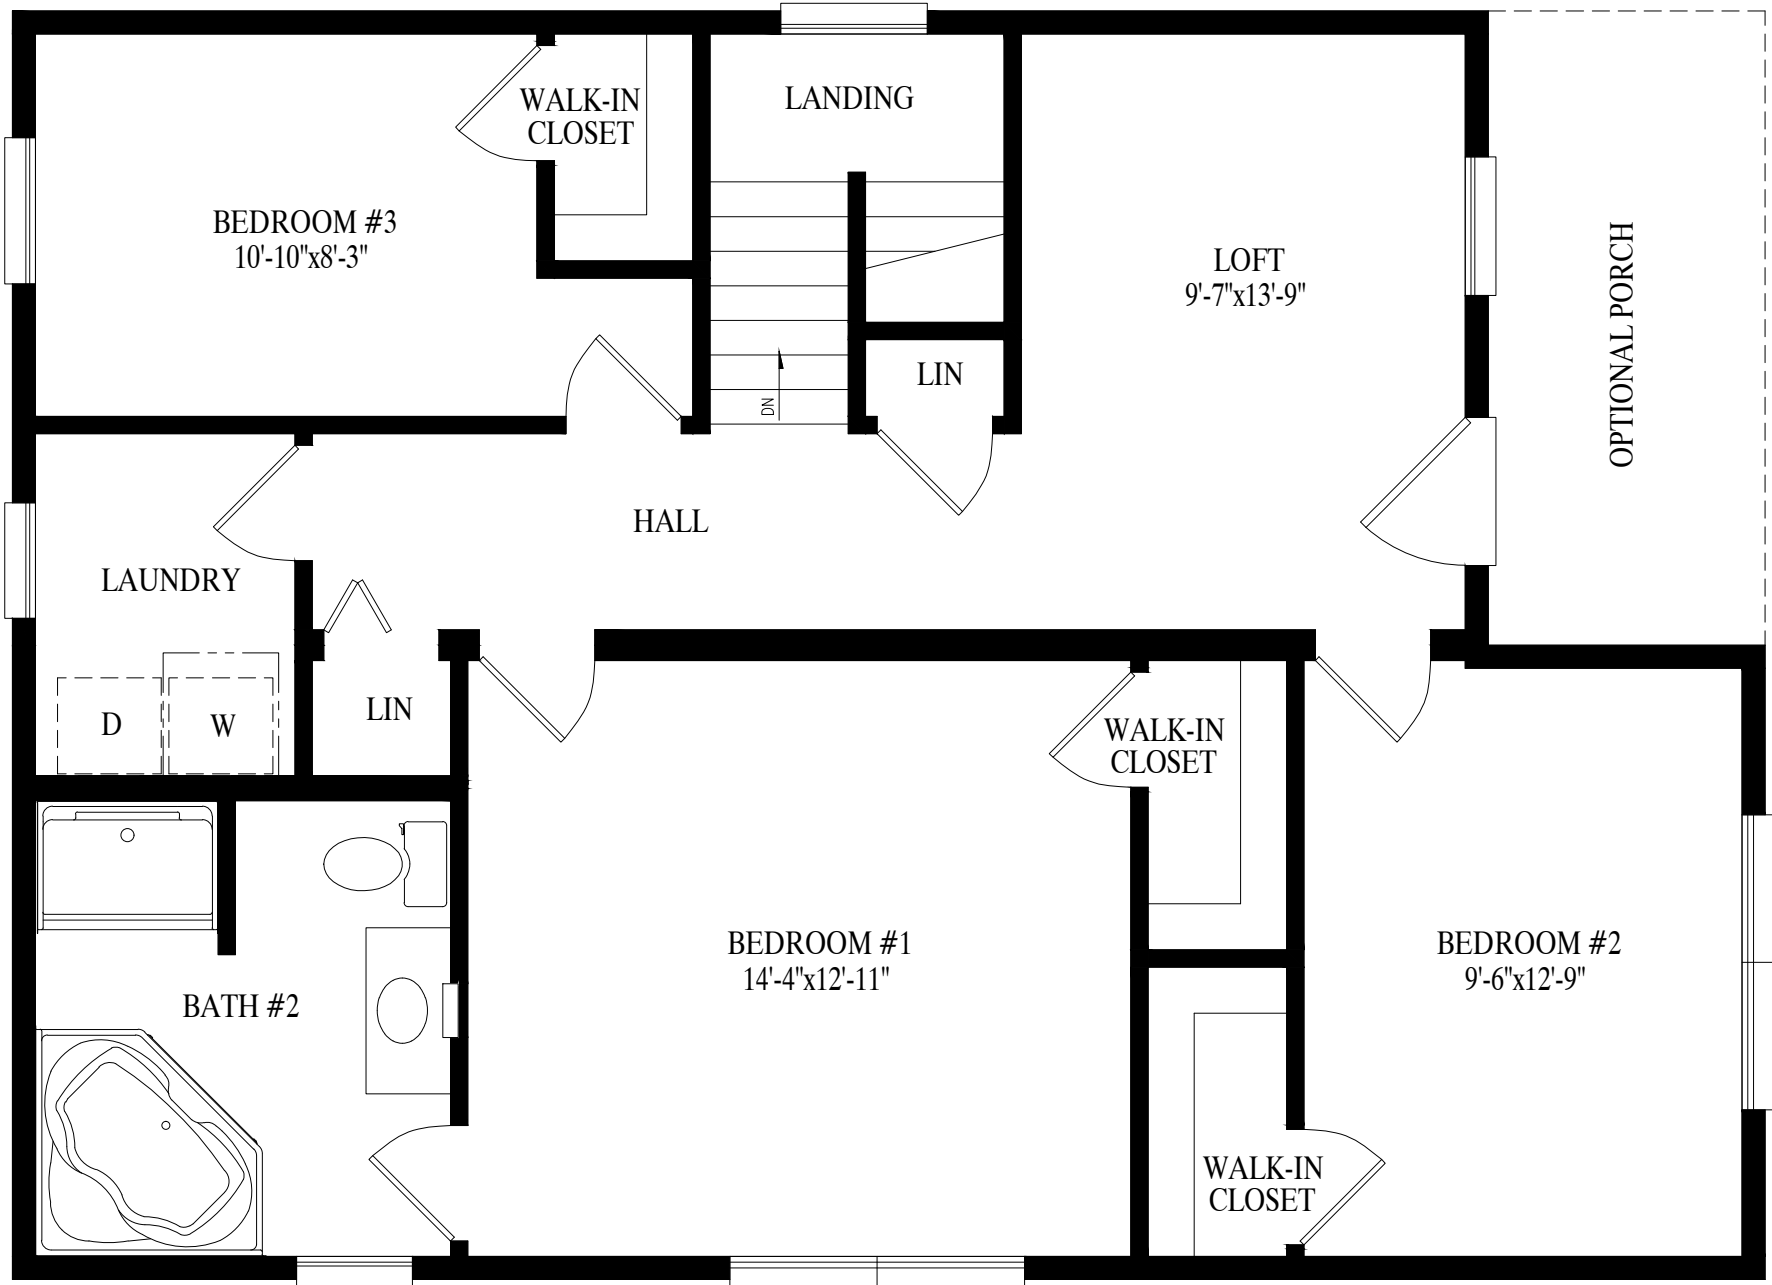

963 SQ. FT. LIVING AREA 1ST FL.
 963 SQ. FT. LIVING AREA 2ND FL.
 1926 SQ. FT. TOTAL LIVING AREA

BEDROOM #3
10'-10"x8'-3"

WALK-IN
CLOSET

LANDING

LOFT
9'-7"x13'-9"

OPTIONAL PORCH

LIN

DN

HALL

LAUNDRY

D

W

LIN

WALK-IN
CLOSET

BEDROOM #1
14'-4"x12'-11"

BEDROOM #2
9'-6"x12'-9"

BATH #2

WALK-IN
CLOSET