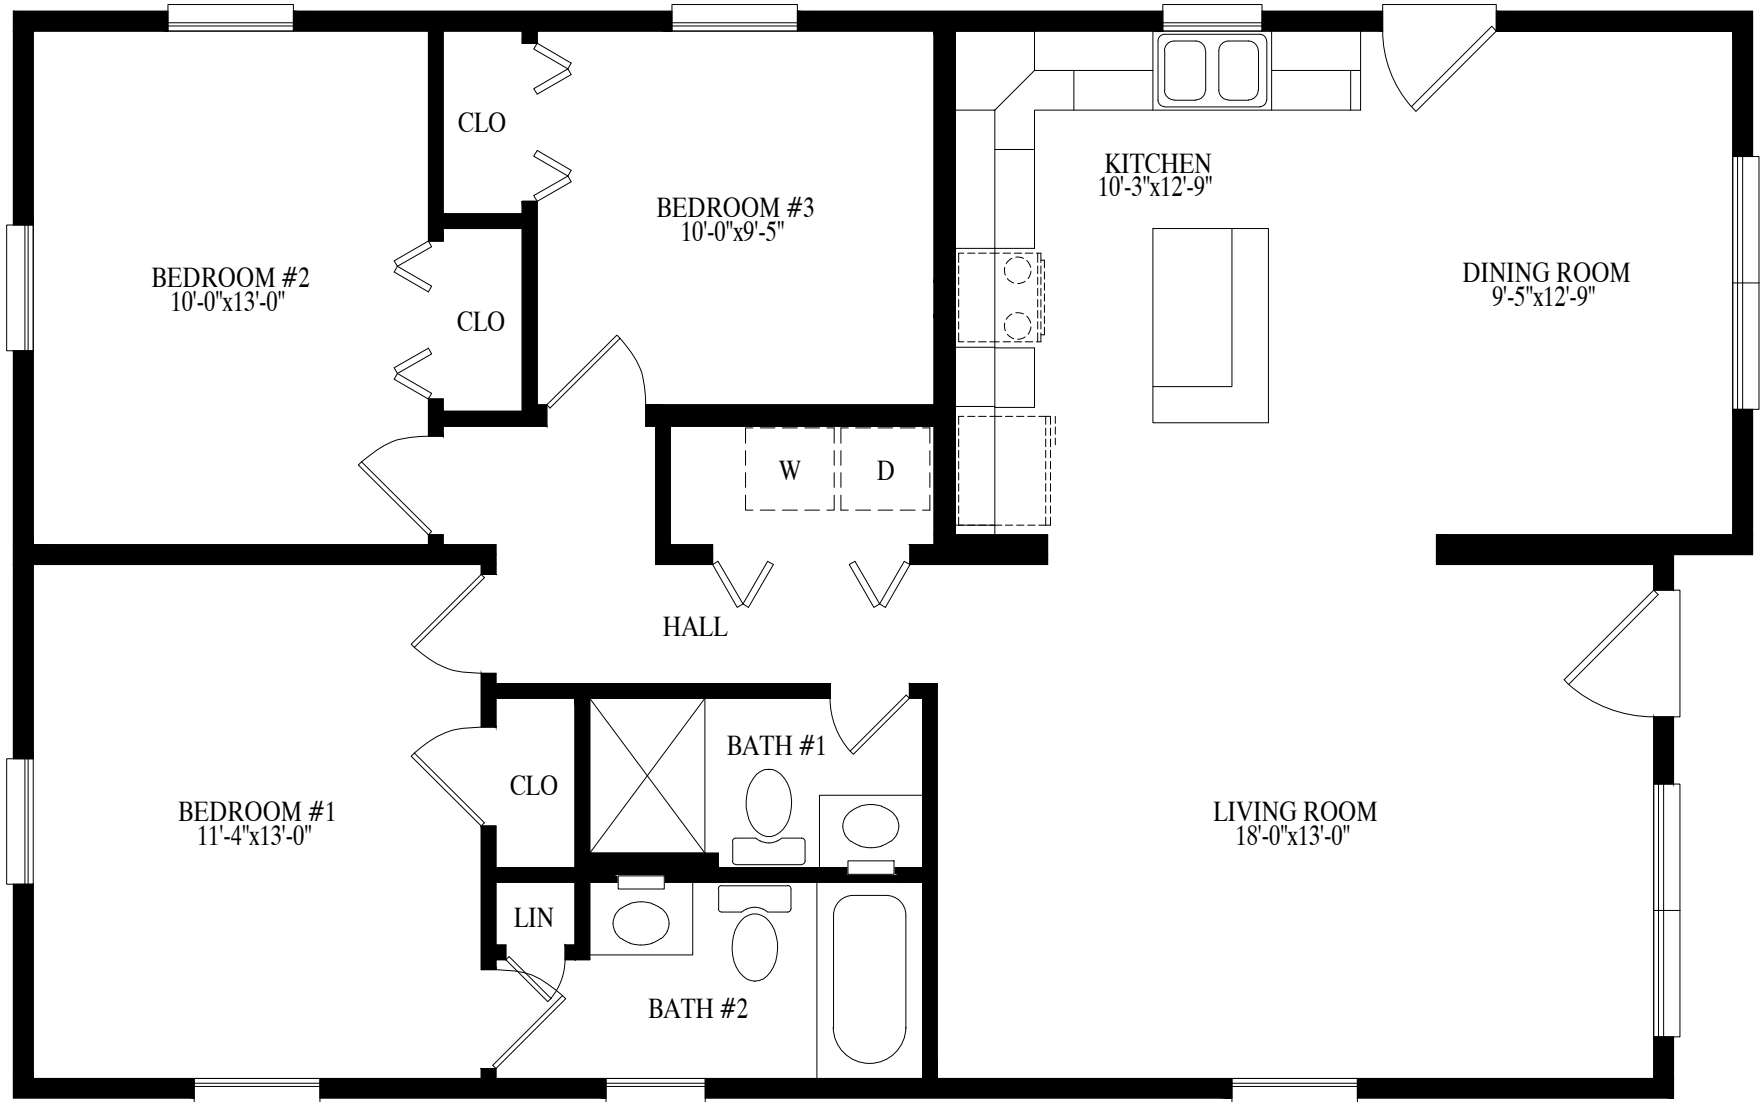

**PROFESSIONAL  
BUILDING  
SYSTEMS, INC.**

1183 SQ. FT. LIVING AREA