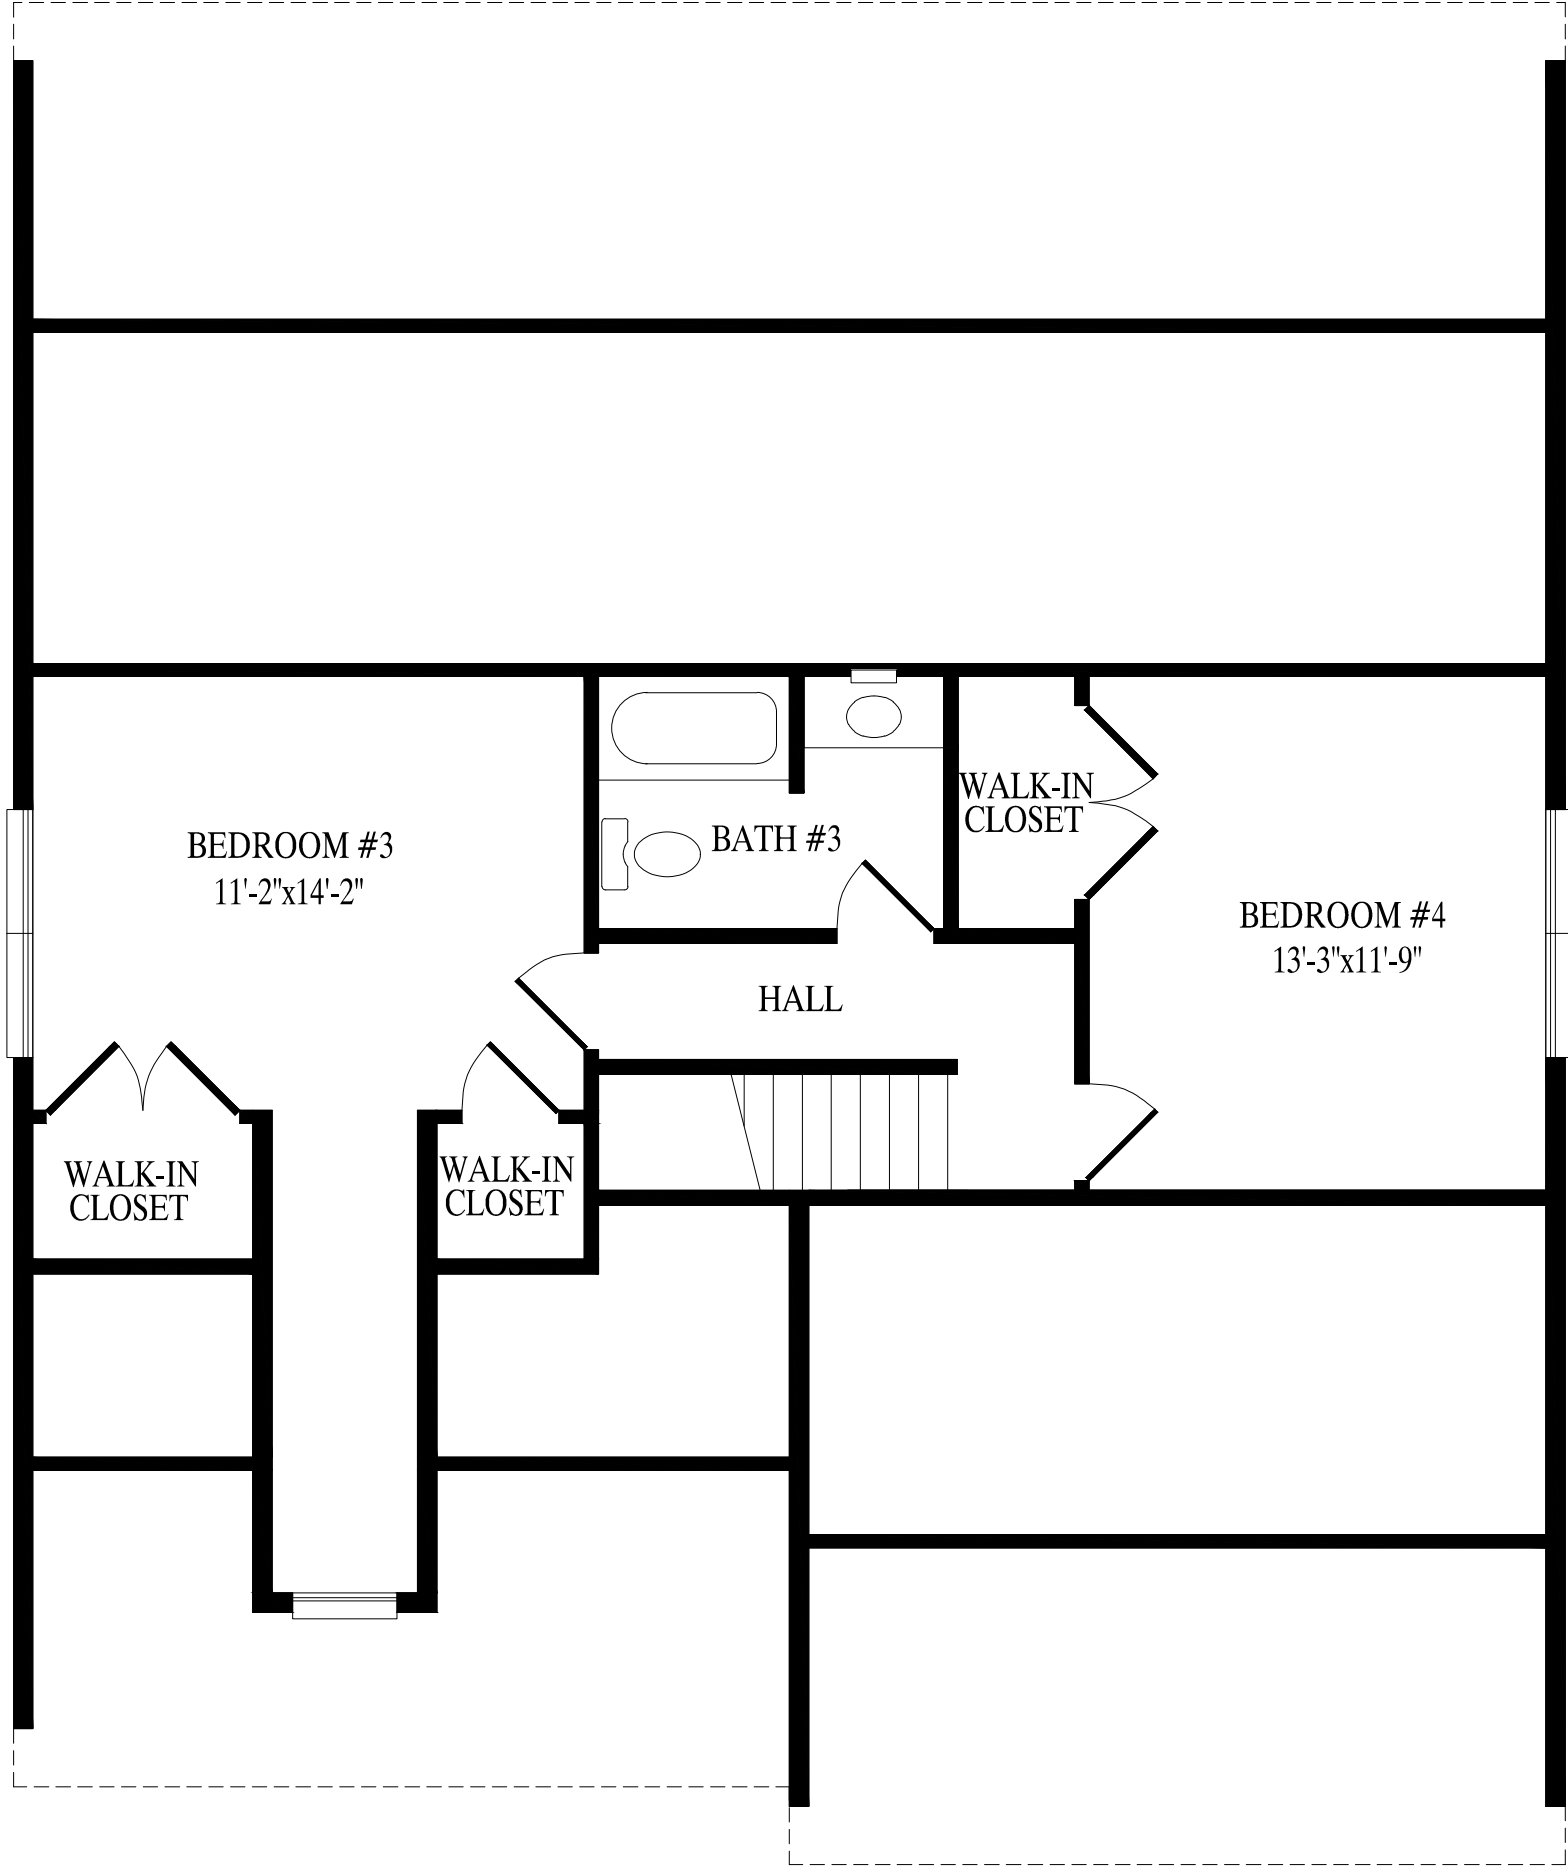

Hemlock Hill
 48' X 40' Ranch
 1370 Sq. Ft. First Floor
 2010 Total Sq. Ft.

Proposed Second Floor

Hemlock Hill
48' X 40' Ranch
640 Sq. Ft. Second Floor
2010 Total Sq. Ft.